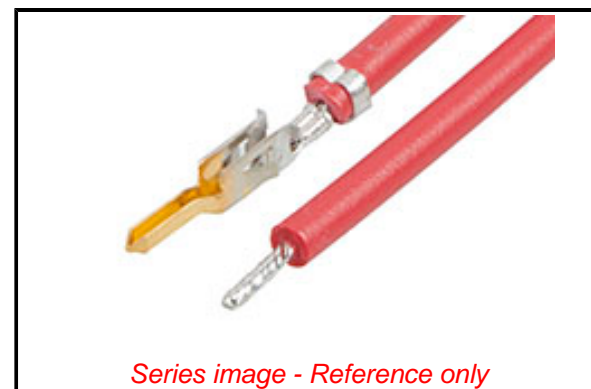

PLEASE CHECK WWW.MOLEX.COM FOR LATEST PART INFORMATION

Part Number: [2153432203](#)
Status: **Active**
Overview: [Off-the-Shelf Pre-Crimped Leads](#)
Description: Pre-Crimped Lead Mini-Fit Jr. Male-to-Pigtail, Gold (Au) Plating, 225.00mm Length, 20 AWG, Red

Documents:

[Drawing (PDF)](#)

[Datasheet (PDF)](#)

[RoHS Certificate of Compliance (PDF)](#)

General

Product Family	Cable Assemblies
Series	215343
Application	Power, Wire-to-Wire
Assembly Configuration	Pre-crimped Lead Only
Connector to Connector	Mini-Fit Jr. Term-to-Pigtail
Overview	Off-the-Shelf Pre-Crimped Leads
Product Name	Mini-Fit Jr.
UPC	193264560660

Physical

Cable Length	225.00mm
Circuits (Loaded)	1
Color - Resin	Red
Gender	Male-Pigtail
Material - Metal	Brass
Material - Plating Mating	Gold
Material - Plating Termination	Tin
Net Weight	2.981/g
Packaging Type	Bag
Single Ended	Yes
Termination Interface: Style	Crimp or Compression
Wire Insulation Diameter	1.80-3.10mm
Wire Size AWG	20
Wire/Cable Type	UL 1015

Electrical

Current - Maximum per Contact	9.0A
Voltage - Maximum	600V

Material Info

Reference - Drawing Numbers

Sales Drawing	2153431201-000

Series image - Reference only

EU ELV

Not Relevant

EU RoHS

Compliant

REACH SVHC

Not Contained Per -
D(2021)4569-DC (8
July 2021)

Halogen-Free

Status

Not Low-Halogen

For more information, please visit [Contact US](#)

China ROHS

ELV

RoHS Phthalates

China RoHS

Green Image

Not Relevant

Not Contained

Search Parts in this Series

[215343 Series](#)

Use With

Mini-Fit Jr. Plug Housing [5559](#)
Mini-Fit
BMI Plug Housing [42475](#)