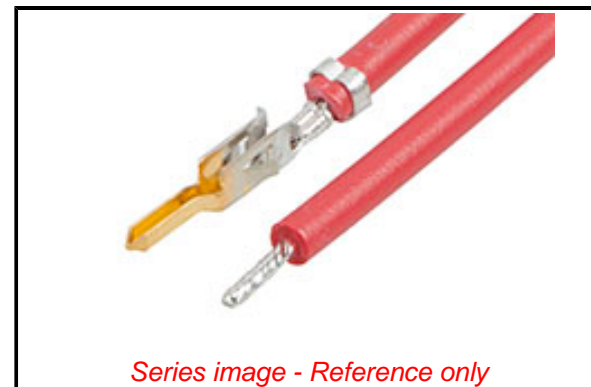

PLEASE CHECK WWW.MOLEX.COM FOR LATEST PART INFORMATION

Part Number: [2153432211](#)
Status: **Active**
Overview: [Off-the-Shelf Pre-Crimped Leads](#)
Description: Pre-Crimped Lead Mini-Fit Jr. Male-to-Pigtail, Gold (Au) Plating, 75.00mm Length, 18 AWG, Red

Documents:

[Drawing (PDF)](#)

[Datasheet (PDF)](#)

[RoHS Certificate of Compliance (PDF)](#)

General

Product Family	Cable Assemblies
Series	215343
Application	Power, Wire-to-Wire
Assembly Configuration	Pre-crimped Lead Only
Connector to Connector	Mini-Fit Jr. Term-to-Pigtail
Overview	Off-the-Shelf Pre-Crimped Leads
Product Name	Mini-Fit Jr.
UPC	193264560691

Physical

Cable Length	75.00mm
Circuits (Loaded)	1
Color - Resin	Red
Gender	Male-Pigtail
Material - Metal	Brass
Material - Plating Mating	Gold
Material - Plating Termination	Tin
Net Weight	1.625/g
Packaging Type	Bag
Single Ended	Yes
Termination Interface: Style	Crimp or Compression
Wire Insulation Diameter	1.80-3.10mm
Wire Size AWG	18
Wire/Cable Type	UL 1015

Electrical

Current - Maximum per Contact	9.0A
Voltage - Maximum	600V

Material Info

Reference - Drawing Numbers

Sales Drawing	2153431211-000

Series image - Reference only

EU ELV

Not Relevant

EU RoHS

Compliant

REACH SVHC

Not Contained Per -
D(2021)4569-DC (8
July 2021)

Halogen-Free

Status

Not Low-Halogen

For more information, please visit [Contact US](#)

China ROHS

ELV

RoHS Phthalates

China RoHS

Green Image

Not Relevant

Not Contained

Search Parts in this Series

[215343 Series](#)

Use With

Mini-Fit Jr. Plug Housing [5559](#)
Mini-Fit
BMI Plug Housing [42475](#)