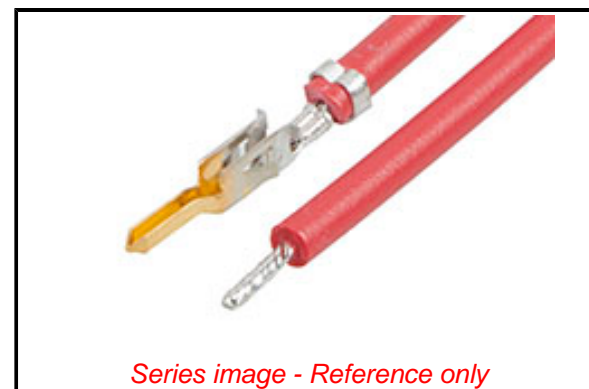

PLEASE CHECK WWW.MOLEX.COM FOR LATEST PART INFORMATION

Part Number: [2153432212](#)
Status: **Active**
Overview: [Off-the-Shelf Pre-Crimped Leads](#)
Description: Pre-Crimped Lead Mini-Fit Jr. Male-to-Pigtail, Gold (Au) Plating, 150.00mm Length, 18 AWG, Red

Documents:

[Drawing (PDF)](#)

[Datasheet (PDF)](#)

[RoHS Certificate of Compliance (PDF)](#)

General

Product Family	Cable Assemblies
Series	215343
Application	Power, Wire-to-Wire
Assembly Configuration	Pre-crimped Lead Only
Connector to Connector	Mini-Fit Jr. Term-to-Pigtail
Overview	Off-the-Shelf Pre-Crimped Leads
Product Name	Mini-Fit Jr.
UPC	193264560707

Physical

Cable Length	150.00mm
Circuits (Loaded)	1
Color - Resin	Red
Gender	Male-Pigtail
Material - Metal	Brass
Material - Plating Mating	Gold
Material - Plating Termination	Tin
Net Weight	2.782/g
Packaging Type	Bag
Single Ended	Yes
Termination Interface: Style	Crimp or Compression
Wire Insulation Diameter	1.80-3.10mm
Wire Size AWG	18
Wire/Cable Type	UL 1015

Electrical

Current - Maximum per Contact	9.0A
Voltage - Maximum	600V

Material Info

Reference - Drawing Numbers

Sales Drawing	2153431211-000

Series image - Reference only

EU ELV

Not Relevant

EU RoHS

Compliant

REACH SVHC

Not Contained Per -
D(2021)4569-DC (8
July 2021)

Halogen-Free

Status

Not Low-Halogen

For more information, please visit [Contact US](#)

China ROHS

ELV

RoHS Phthalates

China RoHS

Green Image

Not Relevant

Not Contained

Search Parts in this Series

[215343 Series](#)

Use With

Mini-Fit Jr. Plug Housing [5559](#)
Mini-Fit
BMI Plug Housing [42475](#)