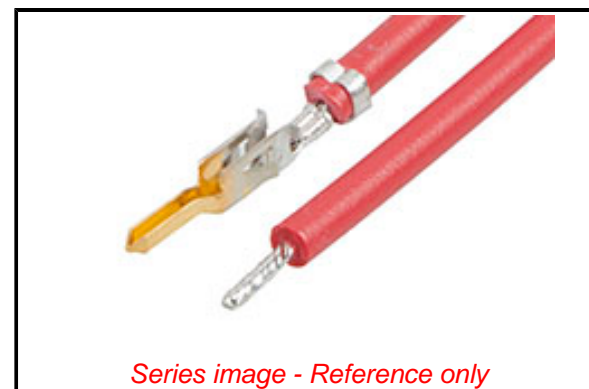

PLEASE CHECK WWW.MOLEX.COM FOR LATEST PART INFORMATION

Part Number: [2153432213](#)
Status: **Active**
Overview: [Off-the-Shelf Pre-Crimped Leads](#)
Description: Pre-Crimped Lead Mini-Fit Jr. Male-to-Pigtail, Gold (Au) Plating, 225.00mm Length, 18 AWG, Red

Documents:

[Drawing (PDF)](#)

[Datasheet (PDF)](#)

[RoHS Certificate of Compliance (PDF)](#)

General

Product Family	Cable Assemblies
Series	215343
Application	Power, Wire-to-Wire
Assembly Configuration	Pre-crimped Lead Only
Connector to Connector	Mini-Fit Jr. Term-to-Pigtail
Overview	Off-the-Shelf Pre-Crimped Leads
Product Name	Mini-Fit Jr.
UPC	193264560714

Physical

Cable Length	225.00mm
Circuits (Loaded)	1
Color - Resin	Red
Gender	Male-Pigtail
Material - Metal	Brass
Material - Plating Mating	Gold
Material - Plating Termination	Tin
Net Weight	3.938/g
Packaging Type	Bag
Single Ended	Yes
Termination Interface: Style	Crimp or Compression
Wire Insulation Diameter	1.80-3.10mm
Wire Size AWG	18
Wire/Cable Type	UL 1015

Electrical

Current - Maximum per Contact	9.0A
Voltage - Maximum	600V

Material Info

Reference - Drawing Numbers

Sales Drawing	2153431211-000

Series image - Reference only

EU ELV

Not Relevant

EU RoHS

Compliant

REACH SVHC

Not Contained Per -
D(2021)4569-DC (8
July 2021)

Halogen-Free

Status

Not Low-Halogen

For more information, please visit [Contact US](#)

China ROHS

ELV

RoHS Phthalates

China RoHS

Green Image

Not Relevant

Not Contained

Search Parts in this Series

[215343 Series](#)

Use With

Mini-Fit Jr. Plug Housing [5559](#)
Mini-Fit
BMI Plug Housing [42475](#)