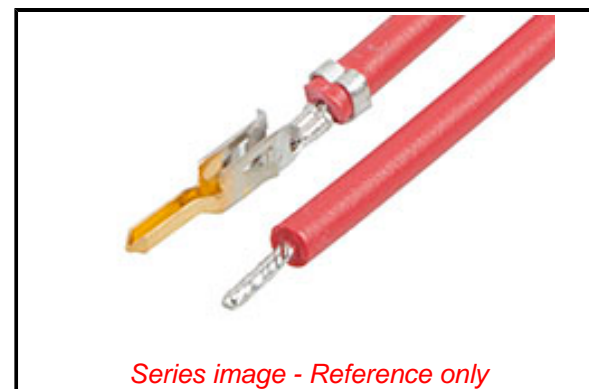

PLEASE CHECK WWW.MOLEX.COM FOR LATEST PART INFORMATION

Part Number: [2153432215](#)
Status: **Active**
Overview: [Off-the-Shelf Pre-Crimped Leads](#)
Description: Pre-Crimped Lead Mini-Fit Jr. Male-to-Pigtail, Gold (Au) Plating, 450.00mm Length, 18 AWG, Red

Documents:

[Drawing (PDF)](#)

[Datasheet (PDF)](#)

[RoHS Certificate of Compliance (PDF)](#)

General

Product Family	Cable Assemblies
Series	215343
Application	Power, Wire-to-Wire
Assembly Configuration	Pre-crimped Lead Only
Connector to Connector	Mini-Fit Jr. Term-to-Pigtail
Overview	Off-the-Shelf Pre-Crimped Leads
Product Name	Mini-Fit Jr.
UPC	193264560738

Physical

Cable Length	450.00mm
Circuits (Loaded)	1
Color - Resin	Red
Gender	Male-Pigtail
Material - Metal	Brass
Material - Plating Mating	Gold
Material - Plating Termination	Tin
Net Weight	7.408/g
Packaging Type	Bag
Single Ended	Yes
Termination Interface: Style	Crimp or Compression
Wire Insulation Diameter	1.80-3.10mm
Wire Size AWG	18
Wire/Cable Type	UL 1015

Electrical

Current - Maximum per Contact	9.0A
Voltage - Maximum	600V

Material Info

Reference - Drawing Numbers

Sales Drawing	2153431211-000

Series image - Reference only

EU ELV

Not Relevant

EU RoHS

Compliant

REACH SVHC

Not Contained Per -
D(2021)4569-DC (8
July 2021)

Halogen-Free

Status

Not Low-Halogen

For more information, please visit [Contact US](#)

China ROHS

ELV

RoHS Phthalates

China RoHS

Green Image

Not Relevant

Not Contained

Search Parts in this Series

[215343 Series](#)

Use With

Mini-Fit Jr. Plug Housing [5559](#)
Mini-Fit
BMI Plug Housing [42475](#)