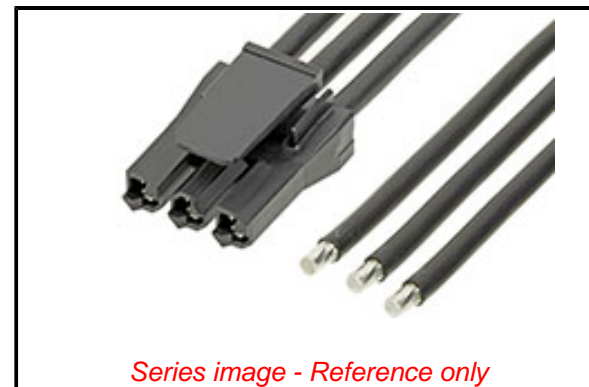

PLEASE CHECK WWW.MOLEX.COM FOR LATEST PART INFORMATION

Part Number: [2160111031](#)
Status: **Active**
Overview: Super Sabre Connector System
Description: Super Sabre-to-Pigtail Off-the-Shelf (OTS) Cable Assembly, Single Row, 150.00mm Length, 3 Circuits, Black

Documents:

[Drawing (PDF)](#)

[Datasheet (PDF)](#)

[RoHS Certificate of Compliance (PDF)](#)

General

Product Family	Cable Assemblies
Series	216011
Application	Power, Wire-to-Board, Wire-to-Wire
Assembly Configuration	Single Ended Connector
Connector to Connector	Super Sabre-to-Pigtail
Overmolded	No
Overview	Super Sabre Connector System
Product Name	Super Sabre
Type	Discrete Wire Assembly
UPC	193264830541

Physical

Cable Length	150.00mm
Circuits (Loaded)	3
Color - Resin	Black
Gender	Female-Pigtail
Lock to Mating Part	Yes
Material - Metal	Copper
Material - Plating Mating	Silver
Material - Plating Termination	Matte Tin, Nickel
Material - Resin	Nylon
Net Weight	33.820/g
Number of Rows	1
Packaging Type	Bag
Pitch - Mating Interface	7.50mm
Single Ended	Yes
Termination Interface: Style	Crimp or Compression
Wire Size AWG	10
Wire/Cable Type	UL 11028

Electrical

Current - Maximum per Contact	34.0A
Voltage - Maximum	600V AC/DC

Material Info

Reference - Drawing Numbers

Sales Drawing	2160111031-000

Series image - Reference only

EU ELV

Not Relevant

EU RoHS

Compliant

REACH SVHC

Not Contained Per -
D(2021)4569-DC (8
July 2021)

Halogen-Free

Status

Low-Halogen

For more information, please visit [Contact US](#)

China ROHS

ELV

RoHS Phthalates

China RoHS

Green Image

Not Relevant

Not Contained

Search Parts in this Series

[216011 Series](#)

Mates With

Super Sabre Vertical Header [172042](#) .
Super Sabre Right Angle Header [172043](#) .
Super Sabre Plug Housing [172673](#) , [43680](#)