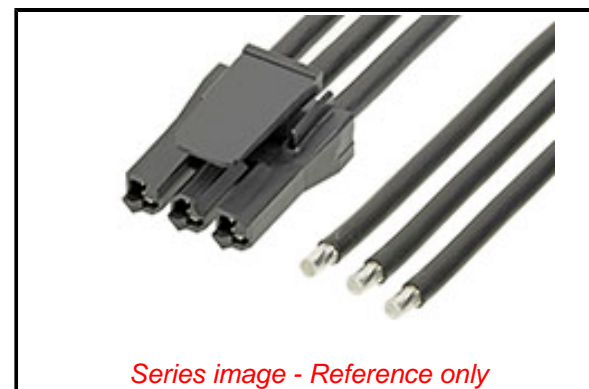

PLEASE CHECK WWW.MOLEX.COM FOR LATEST PART INFORMATION

Part Number: [2160111032](#)
Status: **Active**
Overview: Super Sabre Connector System
Description: Super Sabre-to-Pigtail Off-the-Shelf (OTS) Cable Assembly, Single Row, 300.00mm Length, 3 Circuits, Black

Documents:

[Drawing (PDF)](#)

[Datasheet (PDF)](#)

[RoHS Certificate of Compliance (PDF)](#)

General

Product Family	Cable Assemblies
Series	216011
Application	Power, Wire-to-Board, Wire-to-Wire
Assembly Configuration	Single Ended Connector
Connector to Connector	Super Sabre-to-Pigtail
Overmolded	No
Overview	Super Sabre Connector System
Product Name	Super Sabre
Type	Discrete Wire Assembly
UPC	193264830558

Physical

Cable Length	300.00mm
Circuits (Loaded)	3
Color - Resin	Black
Gender	Female-Pigtail
Lock to Mating Part	Yes
Material - Metal	Copper
Material - Plating Mating	Silver
Material - Plating Termination	Matte Tin, Nickel
Material - Resin	Nylon
Net Weight	58.490/g
Number of Rows	1
Packaging Type	Bag
Pitch - Mating Interface	7.50mm
Single Ended	Yes
Termination Interface: Style	Crimp or Compression
Wire Size AWG	10
Wire/Cable Type	UL 11028

Electrical

Current - Maximum per Contact	34.0A
Voltage - Maximum	600V AC/DC

Material Info

Reference - Drawing Numbers

Sales Drawing	2160111031-000

Series image - Reference only

EU ELV

Not Relevant

EU RoHS

Compliant

REACH SVHC

Not Contained Per -
D(2021)4569-DC (8
July 2021)

Halogen-Free

Status

Low-Halogen

For more information, please visit [Contact US](#)

China ROHS

ELV

RoHS Phthalates

China RoHS

Green Image

Not Relevant

Not Contained

Search Parts in this Series

[216011 Series](#)

Mates With

Super Sabre Vertical Header [172042](#) .
Super Sabre Right Angle Header [172043](#) .
Super Sabre Plug Housing [172673](#) , [43680](#)