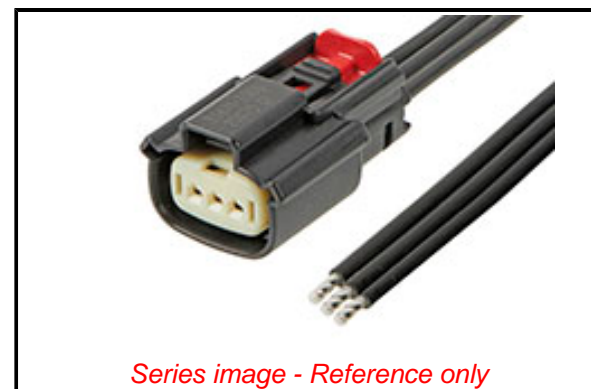

Part Number: [2162811033](#)

Status: **Active**

Overview: [MX150 Sealed and Unsealed Connector System](#)

Description: MX150 Female-to-Pigtail Off-the-Shelf (OTS) Cable Assembly, Single Row, 600.00mm Length, Tin (Sn) Plating, 3 Circuits, Black

Documents:

3D Model	Packaging Specification 2162801021-001 (PDF)
Drawing (PDF)	Datasheet (PDF)
3D Model (PDF)	RoHS Certificate of Compliance (PDF)

General

Product Family	Cable Assemblies
Series	216281
Application	Power, Wire-to-Board, Wire-to-Wire
Assembly Configuration	Single Ended Connector
Connector to Connector	MX150-to-Pigtail
Overmolded	No
Overview	MX150 Sealed and Unsealed Connector System
Product Name	MX150
Type	Discrete Wire Assembly, Sealed Assembly
UPC	193264714407

Physical

Cable Length	600.00mm
Circuits (Loaded)	3
Color - Resin	Black
Gender	Female-Pigtail
Lock to Mating Part	Yes
Material - Metal	High Performance Alloy (HPA)
Material - Plating Mating	Tin
Material - Plating Termination	Tin
Material - Resin	SPS/Nylon
Net Weight	565.500/g
Number of Rows	1
Packaging Type	Bag
Pitch - Mating Interface	3.50mm
Single Ended	Yes
Termination Interface: Style	Crimp or Compression
Wire Insulation Diameter	2.70mm max.
Wire Size AWG	14
Wire/Cable Type	TXL Stranded

Electrical

Current - Maximum per Contact	22.0A
Voltage - Maximum	14V DC

Material Info

Reference - Drawing Numbers

Packaging Specification	2162801021-001
Sales Drawing	2162811031-000

Series image - Reference only

EU ELV

Not Relevant

EU RoHS

Compliant

REACH SVHC

Not Contained Per -
D(2021)4569-DC (8
July 2021)

Halogen-Free

Status

Low-Halogen

For more information, please visit [Contact US](#)

China ROHS

ELV

RoHS Phthalates

China RoHS

Green Image

Not Relevant

Not Contained

Search Parts in this Series

[216281](#) Series

Mates With

[MX150 Sealed Single Row Male Connector 33481](#)