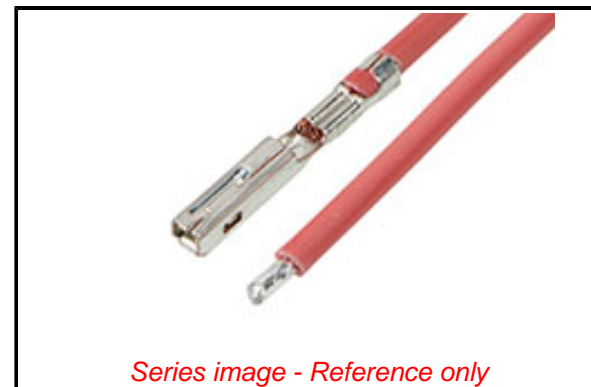

PLEASE CHECK WWW.MOLEX.COM FOR LATEST PART INFORMATION

Part Number: [2163012204](#)
Status: **Active**
Overview: [Off-the-Shelf Pre-Crimped Leads](#)
Description: Pre-Crimped Lead MX150 Female-to-Pigtail, Gold (Au) Plating, 300.00mm Length, 18 AWG, Red

Documents:

[Drawing (PDF)](#) [RoHS Certificate of Compliance (PDF)](#)
[Datasheet (PDF)](#)

General

Product Family	Cable Assemblies
Series	216301
Application	Power, Wire-to-Board, Wire-to-Wire
Assembly Configuration	Pre-crimped Lead Only
Connector to Connector	MX150 Terminal-to-Pigtail
Overview	Off-the-Shelf Pre-Crimped Leads
Product Name	MX150
UPC	195842071094

Physical

Cable Length	300.00mm
Circuits (Loaded)	1
Color - Resin	Red
Gender	Female-Pigtail
Material - Metal	High Performance Alloy (HPA)
Material - Plating Mating	Gold
Net Weight	4.007/g
Packaging Type	Bag
Single Ended	Yes
Termination Interface: Style	Crimp or Compression
Wire Insulation Diameter	2.70mm max.
Wire Size AWG	18
Wire/Cable Type	TXL

Electrical

Current - Maximum per Contact	Contact Molex
Voltage - Maximum	14V DC

Material Info

Reference - Drawing Numbers

Sales Drawing	2163011201-000

EU ELV

Not Relevant

EU RoHS

Compliant

REACH SVHC

Not Contained Per -
D(2021)4569-DC (8
July 2021)

Halogen-Free

Status

Low-Halogen

For more information, please visit [Contact US](#)

China ROHS

ELV

RoHS Phthalates

China RoHS

Green Image

Not Relevant

Not Contained

Search Parts in this Series

[216301](#) Series

Use With

MX150 Dual Row Housing [33472](#) . MX150
Single Row Housing [33471](#) . MX150 Hybrid
Housing [33476](#)