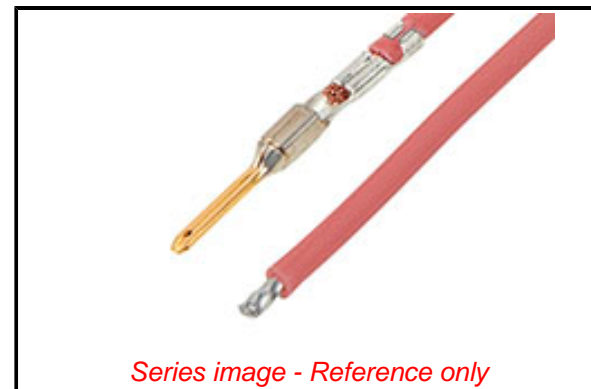

PLEASE CHECK WWW.MOLEX.COM FOR LATEST PART INFORMATION

Part Number: [2163032202](#)
Status: **Active**
Overview: [Off-the-Shelf Pre-Crimped Leads](#)
Description: Pre-Crimped Lead MX150-Male-to-Pigtail, Gold (Au) Plating, 150.00mm Length, 18 AWG, Red

Documents:

[Drawing \(PDF\)](#) [RoHS Certificate of Compliance \(PDF\)](#)
[Datasheet \(PDF\)](#)

General

Product Family	Cable Assemblies
Series	216303
Application	Power, Wire-to-Board, Wire-to-Wire
Assembly Configuration	Pre-crimped Lead Only
Connector to Connector	MX150 Terminal-to-Pigtail
Overview	Off-the-Shelf Pre-Crimped Leads
Product Name	MX150
UPC	195842071476

Physical

Cable Length	150.00mm
Circuits (Loaded)	1
Color - Resin	Red
Gender	Male-Pigtail
Material - Metal	High Performance Alloy (HPA)
Material - Plating Mating	Gold
Net Weight	2.248/g
Packaging Type	Bag
Single Ended	Yes
Termination Interface: Style	Crimp or Compression
Wire Insulation Diameter	2.70mm max.
Wire Size AWG	18
Wire/Cable Type	TXL

Electrical

Current - Maximum per Contact	Contact Molex
Voltage - Maximum	14V DC

Material Info

Reference - Drawing Numbers

Sales Drawing	2163031201-000
---------------	----------------

EU ELV

Not Relevant

EU RoHS