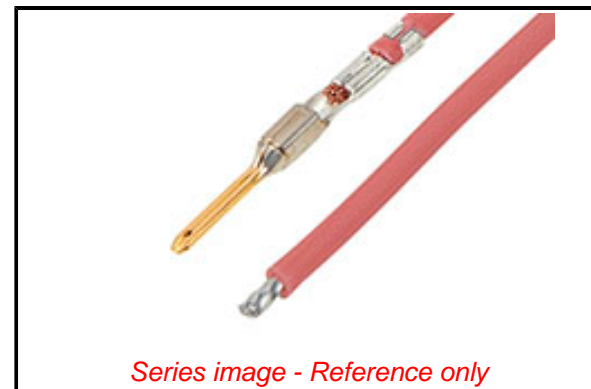

PLEASE CHECK WWW.MOLEX.COM FOR LATEST PART INFORMATION

Part Number: [2163032203](#)
Status: **Active**
Overview: [Off-the-Shelf Pre-Crimped Leads](#)
Description: Pre-Crimped Lead MX150-Male-to-Pigtail, Gold (Au) Plating, 225.00mm Length, 18 AWG, Red

Documents:

[Drawing \(PDF\)](#) [RoHS Certificate of Compliance \(PDF\)](#)
[Datasheet \(PDF\)](#)

General

Product Family	Cable Assemblies
Series	216303
Application	Power, Wire-to-Board, Wire-to-Wire
Assembly Configuration	Pre-crimped Lead Only
Connector to Connector	MX150 Terminal-to-Pigtail
Overview	Off-the-Shelf Pre-Crimped Leads
Product Name	MX150
UPC	195842071483

Physical

Cable Length	225.00mm
Circuits (Loaded)	1
Color - Resin	Red
Gender	Male-Pigtail
Material - Metal	High Performance Alloy (HPA)
Material - Plating Mating	Gold
Net Weight	3.099/g
Packaging Type	Bag
Single Ended	Yes
Termination Interface: Style	Crimp or Compression
Wire Insulation Diameter	2.70mm max.
Wire Size AWG	18
Wire/Cable Type	TXL

Electrical

Current - Maximum per Contact	Contact Molex
Voltage - Maximum	14V DC

Material Info

Reference - Drawing Numbers

Sales Drawing	2163031201-000
---------------	----------------

EU ELV

Not Relevant

EU RoHS