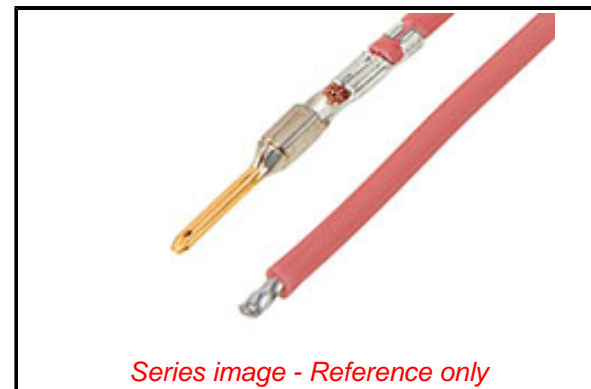

PLEASE CHECK WWW.MOLEX.COM FOR LATEST PART INFORMATION

Part Number: [2163032204](#)
Status: **Active**
Overview: [Off-the-Shelf Pre-Crimped Leads](#)
Description: Pre-Crimped Lead MX150-Male-to-Pigtail, Gold (Au) Plating, 300.00mm Length, 18 AWG, Red

Documents:

[Drawing \(PDF\)](#) [RoHS Certificate of Compliance \(PDF\)](#)
[Datasheet \(PDF\)](#)

General

Product Family	Cable Assemblies
Series	216303
Application	Power, Wire-to-Board, Wire-to-Wire
Assembly Configuration	Pre-crimped Lead Only
Connector to Connector	MX150 Terminal-to-Pigtail
Overview	Off-the-Shelf Pre-Crimped Leads
Product Name	MX150
UPC	195842071490

Physical

Cable Length	300.00mm
Circuits (Loaded)	1
Color - Resin	Red
Gender	Male-Pigtail
Material - Metal	High Performance Alloy (HPA)
Material - Plating Mating	Gold
Net Weight	3.949/g
Packaging Type	Bag
Single Ended	Yes
Termination Interface: Style	Crimp or Compression
Wire Insulation Diameter	2.70mm max.
Wire Size AWG	18
Wire/Cable Type	TXL

Electrical

Current - Maximum per Contact	Contact Molex
Voltage - Maximum	14V DC

Material Info

Reference - Drawing Numbers

Sales Drawing	2163031201-000
---------------	----------------

EU ELV

Not Relevant

EU RoHS