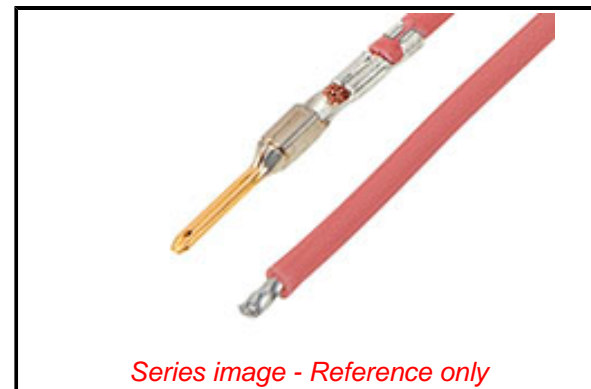

PLEASE CHECK WWW.MOLEX.COM FOR LATEST PART INFORMATION

Part Number: [2163032213](#)
Status: **Active**
Overview: [Off-the-Shelf Pre-Crimped Leads](#)
Description: Pre-Crimped Lead MX150-Male-to-Pigtail, Gold (Au) Plating, 225.00mm Length, 16 AWG, Red

Documents:

[Drawing \(PDF\)](#) [RoHS Certificate of Compliance \(PDF\)](#)
[Datasheet \(PDF\)](#)

General

Product Family	Cable Assemblies
Series	216303
Application	Power, Wire-to-Board, Wire-to-Wire
Assembly Configuration	Pre-crimped Lead Only
Connector to Connector	MX150 Terminal-to-Pigtail
Overview	Off-the-Shelf Pre-Crimped Leads
Product Name	MX150
UPC	195842071537

Physical

Cable Length	225.00mm
Circuits (Loaded)	1
Color - Resin	Red
Gender	Male-Pigtail
Material - Metal	High Performance Alloy (HPA)
Material - Plating Mating	Gold
Net Weight	4.219/g
Packaging Type	Bag
Single Ended	Yes
Termination Interface: Style	Crimp or Compression
Wire Insulation Diameter	2.70mm max.
Wire Size AWG	16
Wire/Cable Type	TXL

Electrical

Current - Maximum per Contact	Contact Molex
Voltage - Maximum	14V DC

Material Info

Reference - Drawing Numbers

Sales Drawing	2163031211-000
---------------	----------------

EU ELV

Not Relevant

EU RoHS