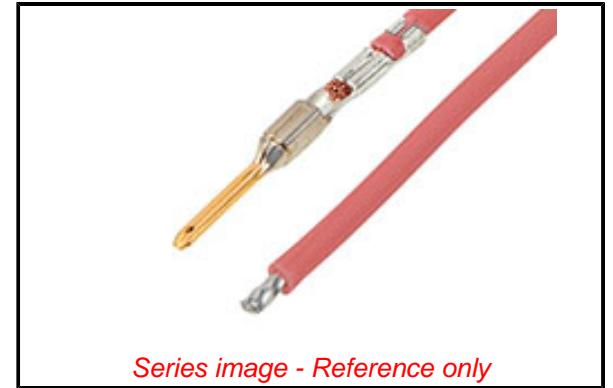

PLEASE CHECK WWW.MOLEX.COM FOR LATEST PART INFORMATION

Part Number: [2163032214](#)
Status: **Active**
Overview: [Off-the-Shelf Pre-Crimped Leads](#)
Description: Pre-Crimped Lead MX150-Male-to-Pigtail, Gold (Au) Plating, 300.00mm Length, 16 AWG, Red

Documents:

[Drawing (PDF)](#) [RoHS Certificate of Compliance (PDF)](#)
[Datasheet (PDF)](#)

General

Product Family	Cable Assemblies
Series	216303
Application	Power, Wire-to-Board, Wire-to-Wire
Assembly Configuration	Pre-crimped Lead Only
Connector to Connector	MX150 Terminal-to-Pigtail
Overview	Off-the-Shelf Pre-Crimped Leads
Product Name	MX150
UPC	195842071544

Physical

Cable Length	300.00mm
Circuits (Loaded)	1
Color - Resin	Red
Gender	Male-Pigtail
Material - Metal	High Performance Alloy (HPA)
Material - Plating Mating	Gold
Net Weight	5.420/g
Packaging Type	Bag
Single Ended	Yes
Termination Interface: Style	Crimp or Compression
Wire Insulation Diameter	2.70mm max.
Wire Size AWG	16
Wire/Cable Type	TXL

Electrical

Current - Maximum per Contact	Contact Molex
Voltage - Maximum	14V DC

Material Info

Reference - Drawing Numbers

Sales Drawing	2163031211-000

EU ELV

Not Relevant

EU RoHS

Compliant

REACH SVHC

Not Contained Per -
D(2021)4569-DC (8
July 2021)

Halogen-Free

Status

Low-Halogen

For more information, please visit [Contact US](#)

China ROHS

ELV

RoHS Phthalates

China RoHS

Green Image

Not Relevant

Not Contained

Search Parts in this Series

[216303 Series](#)

Use With

MX150 Dual Row Housing [33482](#) . MX150
Single Row Housing [33481](#) . MX150 Hybrid
Housing [33486](#)