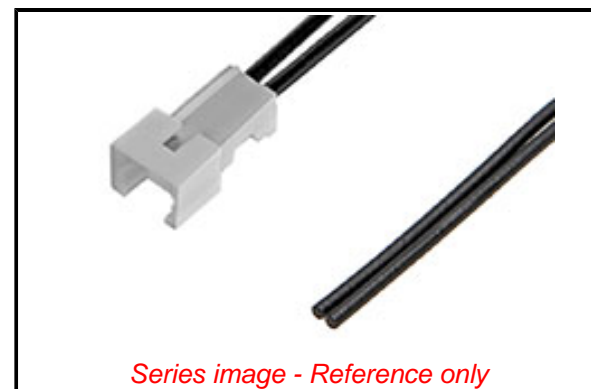

PLEASE CHECK WWW.MOLEX.COM FOR LATEST PART INFORMATION

Part Number: [2181110202](#)
Status: **Active**
Overview: [PicoBlade Connector System](#)
Description: PicoBlade Male-to-Pigtail Off-the-Shelf (OTS) Cable Assembly, Single Row, 225.00mm Length, 2 Circuits, Natural

Documents:

[Drawing (PDF)](#) [RoHS Certificate of Compliance (PDF)](#)

General

Product Family	Cable Assemblies
Series	218111
Application	Signal, Wire-to-Wire
Assembly Configuration	Single Ended Connector
Connector to Connector	PicoBlade-to-Pigtail
Overmolded	No
Overview	PicoBlade Connector System
Product Name	PicoBlade
Type	Discrete Wire Assembly
UPC	195842250055

Physical

Cable Length	225.00mm
Circuits (Loaded)	2
Color - Resin	Natural
Gender	Male-Pigtail
Lock to Mating Part	Yes
Material - Metal	Phosphor Bronze
Material - Plating Mating	Tin
Material - Plating Termination	Tin
Material - Resin	Polyester
Net Weight	0.760/g
Number of Rows	1
Packaging Type	Bag
Pitch - Mating Interface	1.25mm
Plating min - Mating	0.889µm
Plating min - Termination	0.914µm
Single Ended	Yes
Termination Interface: Style	Crimp or Compression
Wire Insulation Diameter	0.50-1.00mm
Wire Size AWG	28
Wire/Cable Type	UL 1061

Material Info

Reference - Drawing Numbers

Sales Drawing 2181110200-000

EU ELV

Not Relevant

EU RoHS

Compliant

REACH SVHC

Not Contained Per -
D(2021)4569-DC (8
July 2021)

Halogen-Free

Status

Not Low-Halogen

For more information, please visit [Contact US](#)

China ROHS

ELV

RoHS Phthalates

China RoHS

Green Image

Not Relevant

Not Contained

Search Parts in this Series

[218111 Series](#)

Mates With

[PicoBlade Receptacle Housing 51021](#)