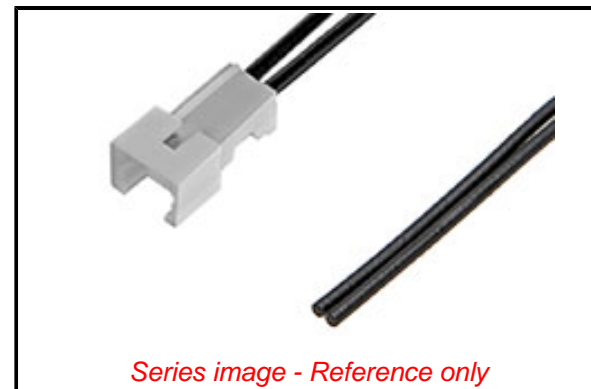

PLEASE CHECK WWW.MOLEX.COM FOR LATEST PART INFORMATION

Part Number: [2181110203](#)
Status: **Active**
Overview: [PicoBlade Connector System](#)
Description: PicoBlade Male-to-Pigtail Off-the-Shelf (OTS) Cable Assembly, Single Row, 300.00mm Length, 2 Circuits, Natural

Documents:

[Drawing (PDF)](#) [RoHS Certificate of Compliance (PDF)](#)

General

Product Family	Cable Assemblies
Series	218111
Application	Signal, Wire-to-Wire
Assembly Configuration	Single Ended Connector
Connector to Connector	PicoBlade-to-Pigtail
Overmolded	No
Overview	PicoBlade Connector System
Product Name	PicoBlade
Type	Discrete Wire Assembly
UPC	195842250062

Physical

Cable Length	300.00mm
Circuits (Loaded)	2
Color - Resin	Natural
Gender	Male-Pigtail
Lock to Mating Part	Yes
Material - Metal	Phosphor Bronze
Material - Plating Mating	Tin
Material - Plating Termination	Tin
Material - Resin	Polyester
Net Weight	0.959/g
Number of Rows	1
Packaging Type	Bag
Pitch - Mating Interface	1.25mm
Plating min - Mating	0.889µm
Plating min - Termination	0.914µm
Single Ended	Yes
Termination Interface: Style	Crimp or Compression
Wire Insulation Diameter	0.50-1.00mm
Wire Size AWG	28
Wire/Cable Type	UL 1061

Material Info

Reference - Drawing Numbers

Sales Drawing 2181110200-000

EU ELV

Not Relevant

EU RoHS

Compliant

REACH SVHC

Not Contained Per -
D(2021)4569-DC (8
July 2021)

Halogen-Free

Status

Not Low-Halogen

For more information, please visit [Contact US](#)

China ROHS

ELV

RoHS Phthalates

China RoHS

Green Image

Not Relevant

Not Contained

Search Parts in this Series

[218111 Series](#)

Mates With

[PicoBlade Receptacle Housing 51021](#)