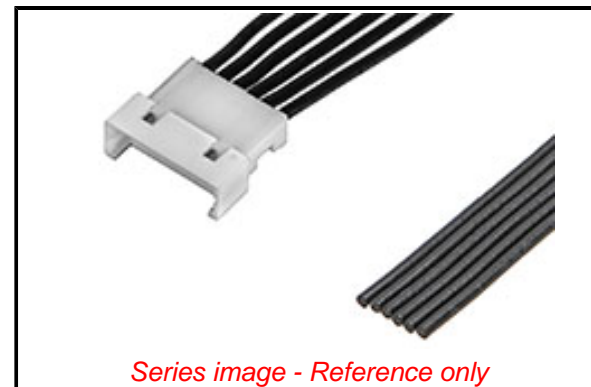

PLEASE CHECK WWW.MOLEX.COM FOR LATEST PART INFORMATION

Part Number: [2181110601](#)
Status: **Active**
Overview: [PicoBlade Connector System](#)
Description: PicoBlade Male-to-Pigtail Off-the-Shelf (OTS) Cable Assembly, Single Row, 150.00mm Length, 6 Circuits, Natural

Documents:

[Drawing (PDF)](#) [RoHS Certificate of Compliance (PDF)](#)

General

Product Family	Cable Assemblies
Series	218111
Application	Signal, Wire-to-Wire
Assembly Configuration	Single Ended Connector
Connector to Connector	PicoBlade-to-Pigtail
Overmolded	No
Overview	PicoBlade Connector System
Product Name	PicoBlade
Type	Discrete Wire Assembly
UPC	195842250246

Physical

Cable Length	150.00mm
Circuits (Loaded)	6
Color - Resin	Natural
Gender	Male-Pigtail
Lock to Mating Part	Yes
Material - Metal	Phosphor Bronze
Material - Plating Mating	Tin
Material - Plating Termination	Tin
Material - Resin	Polyester
Net Weight	1.551/g
Number of Rows	1
Packaging Type	Bag
Pitch - Mating Interface	1.25mm
Plating min - Mating	0.889µm
Plating min - Termination	0.914µm
Single Ended	Yes
Termination Interface: Style	Crimp or Compression
Wire Insulation Diameter	0.50-1.00mm
Wire Size AWG	28
Wire/Cable Type	UL 1061

Material Info

Reference - Drawing Numbers

Sales Drawing 2181110600-000

EU ELV

Not Relevant

EU RoHS

Compliant

REACH SVHC

Not Contained Per -
D(2021)4569-DC (8
July 2021)

Halogen-Free

Status

Not Low-Halogen

For more information, please visit [Contact US](#)

China ROHS

ELV

RoHS Phthalates

China RoHS

Green Image

Not Relevant

Not Contained

Search Parts in this Series

[218111 Series](#)

Mates With

[PicoBlade Receptacle Housing 51021](#)