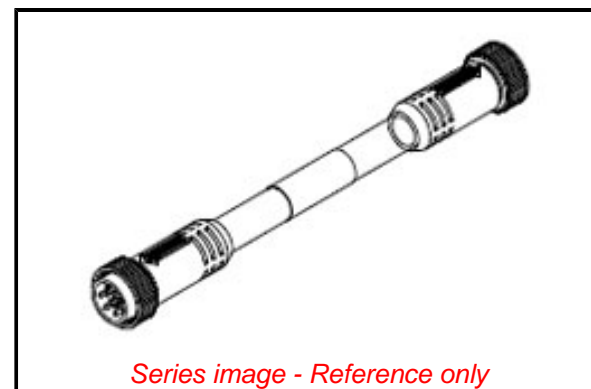

PLEASE CHECK WWW.MOLEX.COM FOR LATEST PART INFORMATION

Part Number: [1300110055](#)
Status: **Active**
Overview: [Brad Mini-Change Connectors](#)
Description: Mini-Change B-Size Double-Ended Cordset, 7 Poles, Male (Straight) to Female (Straight), 16/7 AWG, PVC Cable, 3.66m (12.0') Length

Physical

Cable Diameter 13.72mm (.540")
 Cable Length 3.66m (12.0')
 Color - Cable Jacket Yellow
 Coupling Style Threaded
 Gender Female-Male
 Keyway Single
 LED Indicator No
 Material - Cable Jacket PVC
 Material - Connector Body PVC
 Material - Coupling Nut Black Epoxy Coated Zinc
 Material - Plating Mating Gold
 Orientation Straight to Straight
 Poles 7
 Temperature Range - Operating -20°C to +105°C
 Wire Size AWG 16
 Wire/Cable Type ST00W

Electrical

Current - Maximum per Contact 8.0A
 Voltage - Maximum 600V

Material Info

Engineering Number 227020A01F120

Reference - Drawing Numbers

Sales Drawing SD-130011-002, SD-130011-006-001

Series image - Reference only