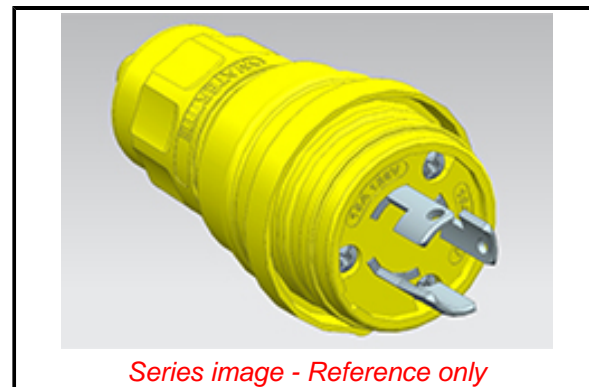

PLEASE CHECK WWW.MOLEX.COM FOR LATEST PART INFORMATION

Part Number: [1301460078](#)
Status: **Active**
Overview: [Watertite Wet-Location Wiring Solutions](#)
Description: Watertite Extreme Plug with Locking Blade, 3 Pole/3 Wire, Non-NEMA, 15A/125V, 10A/250V, Cord Grip Body Size F2, Silicone Husk

Documents:

[RoHS Certificate of Compliance (PDF)](#)   [Product Literature (PDF)](#)

Agency Certification

CSA   LR6837

General

Product Family   Wiring Devices
Series   [130146](#)
IP Rating   IP69K
NEMA Configuration   Non-NEMA
Overview   [Watertite Wet-Location Wiring Solutions](#)
Product Name   Watertite Extreme
Receptacle Type   N/A
Specialty   N/A
Type   Plug
UPC   78678871280

Physical

Cord Grip Body Size   F2 1/2"
Flange   No
Flip Lid   No
Gender   Male
Length   N/A
Locking Blade   Yes
Net Weight   128.366g
Poles   3-pole/3-wire

Electrical

Cord Type   N/A
Current - Maximum per Contact   15.0A
GFCI   No
Lighted Connector   No
Voltage - Maximum   250V

Material Info

Engineering Number   24W07

EU ELV

Not Relevant

EU RoHS

Not Reviewed

REACH SVHC

Not Reviewed

Halogen-Free

Status

Not Reviewed

For more information, please visit [Contact US](#)

China ROHS

Not Reviewed

ELV

Not Relevant

RoHS Phthalates

Not Reviewed

Search Parts in this Series

[130146 Series](#)