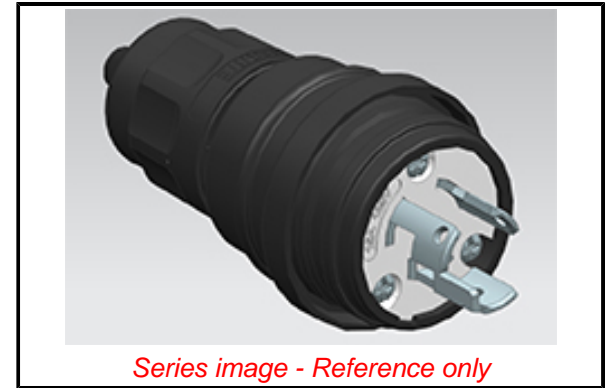

PLEASE CHECK WWW.MOLEX.COM FOR LATEST PART INFORMATION

Part Number: [1301460083](#)
Status: **Active**
Overview: [Watertite Wet-Location Wiring Solutions](#)
Description: Watertite Extreme Plug with Locking Blade, 2 Pole/3 Wire, NEMA L5-15, 125V, Cord Grip Body Size F2, Black, Silicone Husk

Documents:

[Drawing (PDF)](#)

[Datasheet (PDF)](#)

[RoHS Certificate of Compliance (PDF)](#)

Agency Certification

CSA LR6837
UL E10176

General

Product Family Wiring Devices
Series [130146](#)
IP Rating IP69K
NEMA Configuration NEMA L5-15
Overview [Watertite Wet-Location Wiring Solutions](#)
Product Name Watertite Extreme
Receptacle Type N/A
Specialty N/A
Type Plug
UPC 78678871257

Physical

Cord Grip Body Size F2 1/2"
Flange No
Flip Lid No
Gender Male
Length N/A
Locking Blade Yes
Poles 2-pole/3-wire

Electrical

Cord Type N/A
Current - Maximum per Contact 15.0A
GFCI No
Lighted Connector No
Voltage - Maximum 125V

Material Info

Engineering Number 24W47BLK

Series image - Reference only

EU ELV

Not Reviewed

EU RoHS

Not Reviewed

REACH SVHC

Not Reviewed

Halogen-Free

Status

Not Reviewed

For more information, please visit [Contact US](#)

China ROHS

Not Reviewed

ELV

Not Reviewed

RoHS Phthalates

Not Reviewed

Search Parts in this Series

[130146 Series](#)