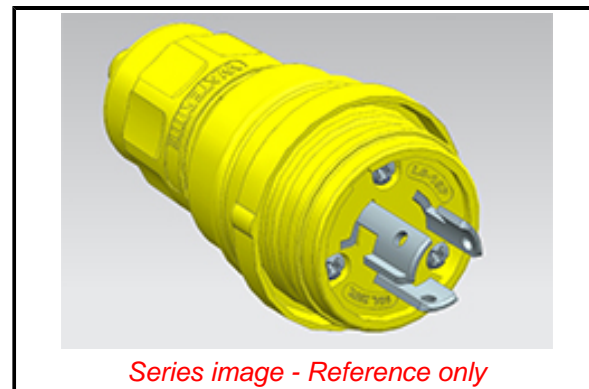

PLEASE CHECK WWW.MOLEX.COM FOR LATEST PART INFORMATION

Part Number: [1301460088](#)
Status: **Active**
Overview: [Watertite Wet-Location Wiring Solutions](#)
Description: Watertite Extreme Plug with Locking Blade, 2 Pole/3 Wire, NEMA L6-15, 250V, Cord Grip Body Size F2, Silicone Husk

Documents:

[Drawing \(PDF\)](#) [Product Literature \(PDF\)](#)
[RoHS Certificate of Compliance \(PDF\)](#)

Agency Certification

CSA LR6837
 UL E10176

General

Product Family [Wiring Devices](#)
 Series [130146](#)
 Exclude SD Check Yes
 IP Rating IP69K
 NEMA Configuration NEMA L6-15
 Overview [Watertite Wet-Location Wiring Solutions](#)
 Product Literature Order No 987651-9322
 Product Name Watertite Extreme
 Receptacle Type N/A
 Specialty N/A
 Type Plug
 UPC 78678870070

Physical

Cord Grip Body Size F2 1/2"
 Flange No
 Flip Lid No
 Gender Male
 Length N/A
 Locking Blade Yes
 Net Weight 126.500/g
 Poles 2-pole/3-wire

Electrical

Cord Type N/A
 Current - Maximum per Contact 15.0A
 GFCI No
 Lighted Connector No
 Voltage - Maximum 250V

Material Info

Engineering Number 24W49

Reference - Drawing Numbers

Sales Drawing 1301460088-000

Series image - Reference only

EU ELV

Not Relevant

EU RoHS