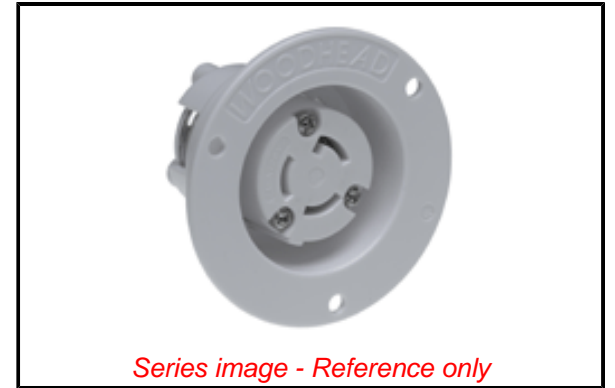

PLEASE CHECK WWW.MOLEX.COM FOR LATEST PART INFORMATION

Part Number: [1301490021](#)
Status: **Active**
Overview: [Heavy-Duty Industrial Wiring Devices](#)
Description: Safeway Flanged Receptacle with Locking Blade, 2 Pole/3 Wire, NEMA L5-15, 125V

Documents:

[Brochure (PDF)](#) [RoHS Certificate of Compliance (PDF)](#)

Agency Certification

CSA LR6837
UL E46237

General

Product Family [Wiring Devices](#)
Series [130149](#)
IP Rating N/A
NEMA Configuration NEMA L5-15
Overview [Heavy-Duty Industrial Wiring Devices](#)
Product Name Safeway
Receptacle Type Single
Specialty N/A
Type Receptacle
UPC 78678870505

Physical

Flange Yes
Flip Lid No
Gender Female
Length N/A
Locking Blade Yes
Poles 2-pole/3-wire

Electrical

Cord Type N/A
Current - Maximum per Contact 15.0A
GFCI No
Lighted Connector No
Voltage - Maximum 125V

Material Info

Engineering Number 2547MB

EU ELV

Not Reviewed

EU RoHS

Not Reviewed

REACH SVHC

Not Reviewed

Halogen-Free

Status

Not Reviewed

For more information, please visit [Contact US](#)

China ROHS

Not Reviewed

ELV

Not Reviewed

RoHS Phthalates

Not Reviewed

Search Parts in this Series

[130149 Series](#)