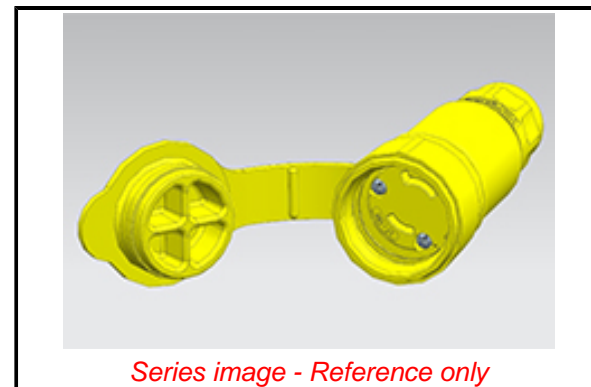

PLEASE CHECK WWW.MOLEX.COM FOR LATEST PART INFORMATION

Part Number: [1301460090](#)
Status: **Active**
Overview: [Watertite Wet-Location Wiring Solutions](#)
Description: Watertite Extreme Connector with Locking Blade, 2 Pole/2 Wire, NEMA L1-15, 125V, Cord Grip Body Size F2, Silicone Husk

Documents:

[Drawing \(PDF\)](#) [Product Literature \(PDF\)](#)
[RoHS Certificate of Compliance \(PDF\)](#)

Agency Certification

CSA LR6837

General

Product Family Wiring Devices
 Series [130146](#)
 IP Rating IP69K
 NEMA Configuration NEMA L1-15
 Overview [Watertite Wet-Location Wiring Solutions](#)
 Product Name Watertite Extreme
 Receptacle Type Single
 Specialty N/A
 Type Connector
 UPC 78678871300

Physical

Cord Grip Body Size F2 1/2"
 Flange No
 Flip Lid No
 Gender Female
 Length N/A
 Locking Blade Yes
 Poles 2-pole/2-wire

Electrical

Cord Type N/A
 Current - Maximum per Contact 15.0A
 GFCI No
 Lighted Connector No
 Voltage - Maximum 125V

Material Info

Engineering Number 25W04

Reference - Drawing Numbers

Sales Drawing 1301460090-000

Series image - Reference only

EU ELV

Not Relevant

EU RoHS