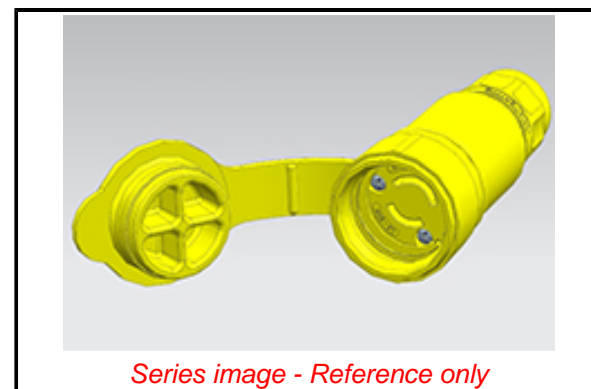

PLEASE CHECK WWW.MOLEX.COM FOR LATEST PART INFORMATION

Part Number: [1301460092](#)
Status: **Active**
Overview: [Watertite Wet-Location Wiring Solutions](#)
Description: Watertite Extreme Connector with Locking Blade, 3 Pole/3 Wire, Non-NEMA, 15A/125V, 10A/250V, Cord Grip Body Size F2, Silicone Husk

Documents:

[Drawing \(PDF\)](#) [Product Literature \(PDF\)](#)
[RoHS Certificate of Compliance \(PDF\)](#)

General

Product Family	Wiring Devices
Series	130146
IP Rating	IP69K
NEMA Configuration	Non-NEMA
Overview	Watertite Wet-Location Wiring Solutions
Product Name	Watertite Extreme
Receptacle Type	Single
Specialty	N/A
Type	Connector
UPC	78678871380

Physical

Cord Grip Body Size	F2 1/2"
Flange	No
Flip Lid	No
Gender	Female
Length	N/A
Locking Blade	Yes
Net Weight	89.540/g
Poles	3-pole/3-wire

Electrical

Cord Type	N/A
Current - Maximum per Contact	15.0A
GFCI	No
Lighted Connector	No
Voltage - Maximum	250V

Material Info

Engineering Number	25W07
--------------------	-------

Reference - Drawing Numbers

Sales Drawing	1301460092-000
---------------	----------------

Series image - Reference only

EU ELV

Not Relevant