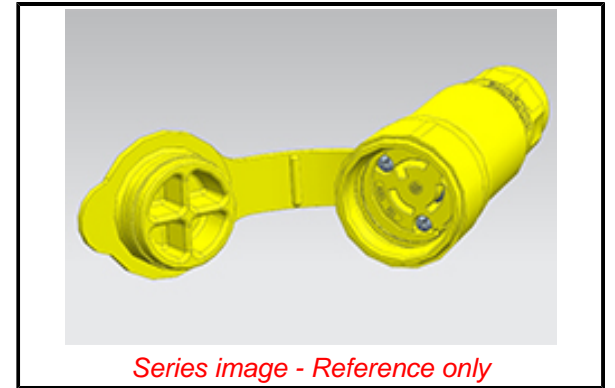

PLEASE CHECK WWW.MOLEX.COM FOR LATEST PART INFORMATION

Part Number: [1301460099](#)
Status: **Active**
Overview: [Watertite Wet-Location Wiring Solutions](#)
Description: Watertite Extreme Connector with Locking Blade, 2 Pole/3 Wire, NEMA L5-15, 125V, Cord Grip Body Size F2, Silicone Husk

Documents:

[Datasheet (PDF)](#) [RoHS Certificate of Compliance (PDF)](#)

Agency Certification

CSA LR6837
UL E10176

General

Product Family Wiring Devices
Series [130146](#)
IP Rating IP69K
NEMA Configuration NEMA L5-15
Overview [Watertite Wet-Location Wiring Solutions](#)
Product Name Watertite Extreme
Receptacle Type Single
Specialty N/A
Type Connector
UPC 78678871302

Physical

Cord Grip Body Size F2 1/2"
Flange No
Flip Lid No
Gender Female
Length N/A
Locking Blade Yes
Net Weight 193.683/g
Poles 2-pole/3-wire

Electrical

Cord Type N/A
Current - Maximum per Contact 15.0A
GFCI No
Lighted Connector No
Voltage - Maximum 125V

Material Info

Engineering Number 25W47

EU ELV

Not Relevant

EU RoHS

Not Reviewed

REACH SVHC

Not Reviewed

Halogen-Free

Status

Not Reviewed

For more information, please visit [Contact US](#)

China ROHS

Not Reviewed

ELV

Not Relevant

RoHS Phthalates

Not Reviewed

Search Parts in this Series

[130146 Series](#)