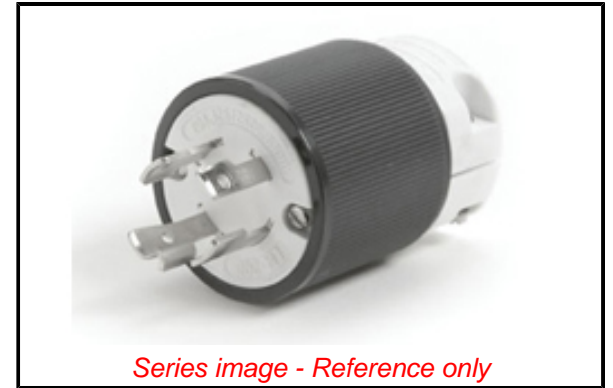

PLEASE CHECK WWW.MOLEX.COM FOR LATEST PART INFORMATION

Part Number: [1301450019](#)
Status: **Active**
Overview: [Heavy-Duty Industrial Wiring Devices](#)
Description: Safeway Plug with Locking Blade, 3 Pole/4 Wire, NEMA L16-20, 3ø 480V

Documents:

[Drawing (PDF)](#) [RoHS Certificate of Compliance (PDF)](#)
[Brochure (PDF)](#)

Agency Certification

CSA LR6837
UL E10176

General

Product Family Wiring Devices
Series [130145](#)
IP Rating N/A
NEMA Configuration NEMA L16-20
Overview [Heavy-Duty Industrial Wiring Devices](#)
Product Name Safeway
Receptacle Type N/A
Specialty N/A
Type Plug
UPC 78678870651

Physical

Flange No
Flip Lid No
Gender Male
Length N/A
Locking Blade Yes
Poles 3-pole/4-wire

Electrical

Cord Type N/A
Current - Maximum per Contact 20.0A
GFCI No
Lighted Connector No
Voltage - Maximum 3ø 480V

Material Info

Engineering Number 26T76

Reference - Drawing Numbers

Sales Drawing 1301450019-000

EU ELV

Not Relevant

EU RoHS

Not Relevant

REACH SVHC

Not Relevant

Halogen-Free

Status

Not Relevant

For more information, please visit [Contact US](#)

China ROHS

Not Relevant

ELV

Not Relevant

RoHS Phthalates

Not Relevant

Search Parts in this Series

[130145 Series](#)