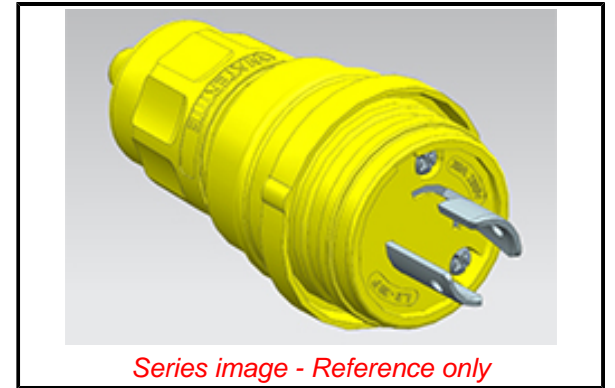

PLEASE CHECK WWW.MOLEX.COM FOR LATEST PART INFORMATION

Part Number: [1301460108](#)
Status: **Active**
Overview: [Watertite Wet-Location Wiring Solutions](#)
Description: Watertite Extreme Plug, 2 Pole/2 Wire, NEMA L2-20, 250V, Cord Grip Body Size F2, Silicone Husk

Documents:

[Drawing (PDF)](#) [Product Literature (PDF)](#)
[RoHS Certificate of Compliance (PDF)](#)

Agency Certification

CSA LR6837

General

Product Family Wiring Devices
Series [130146](#)
IP Rating IP69K
NEMA Configuration NEMA L2-20
Overview [Watertite Wet-Location Wiring Solutions](#)
Product Name Watertite Extreme
Receptacle Type N/A
Specialty N/A
Type Plug
UPC 78678879668

Physical

Cord Grip Body Size F2 1/2"
Flange No
Flip Lid No
Gender Male
Length N/A
Locking Blade Yes
Poles 2-pole/2-wire

Electrical

Cord Type N/A
Current - Maximum per Contact 20.0A
GFCI No
Lighted Connector No
Voltage - Maximum 250V

Material Info

Engineering Number 26W07

Reference - Drawing Numbers

Sales Drawing 1301460108-000

Series image - Reference only

EU ELV

Not Reviewed

EU RoHS

Not Reviewed

REACH SVHC

Not Reviewed

Halogen-Free

Status

Not Reviewed

For more information, please visit [Contact US](#)

China ROHS

Not Reviewed

ELV

Not Reviewed

RoHS Phthalates

Not Reviewed

Search Parts in this Series

[130146 Series](#)