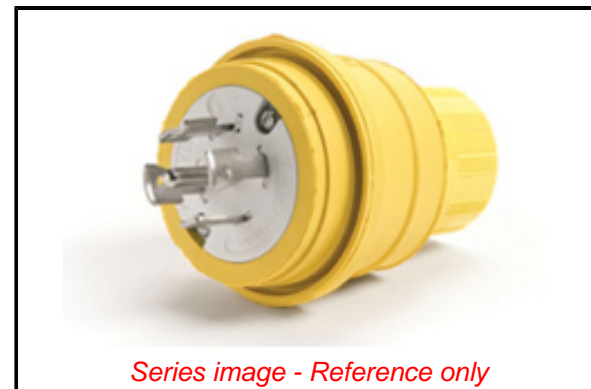

PLEASE CHECK WWW.MOLEX.COM FOR LATEST PART INFORMATION

Part Number: [1301470031](#)
Status: **Active**
Overview: [Watertite Wet-Location Wiring Solutions](#)
Description: Watertite Plug with Locking Blade, 4 Pole/5 Wire, NEMA L21-20, 3ø 208V, Cord Grip Body Size F3

Documents:

[Drawing (PDF)](#) [Product Literature (PDF)](#)
[RoHS Certificate of Compliance (PDF)](#)

Agency Certification

CSA LR6837
UL E10176

General

Product Family [Wiring Devices](#)
Series [130147](#)
IP Rating IP67
NEMA Configuration NEMA L21-20
Overview [Watertite Wet-Location Wiring Solutions](#)
Product Name Watertite
Receptacle Type N/A
Specialty N/A
Type Plug
UPC 78678871294

Physical

Cord Grip Body Size F3 3/4"
Flange No
Flip Lid No
Gender Male
Length N/A
Locking Blade Yes
Net Weight 203.662/g
Poles 4-pole/5-wire

Electrical

Cord Type N/A
Current - Maximum per Contact 20.0A
GFCI No
Lighted Connector No
Voltage - Maximum 3ø 208V

Material Info

Engineering Number 26W81

Reference - Drawing Numbers

Sales Drawing 1301470031-000

Series image - Reference only

EU ELV

Not Relevant

EU RoHS

Not Reviewed

REACH SVHC

Not Reviewed

Halogen-Free

Status

Not Reviewed

For more information, please visit [Contact US](#)

China ROHS

Not Reviewed

ELV

Not Relevant

RoHS Phthalates

Not Reviewed

China RoHS

Search Parts in this Series

[130147 Series](#)