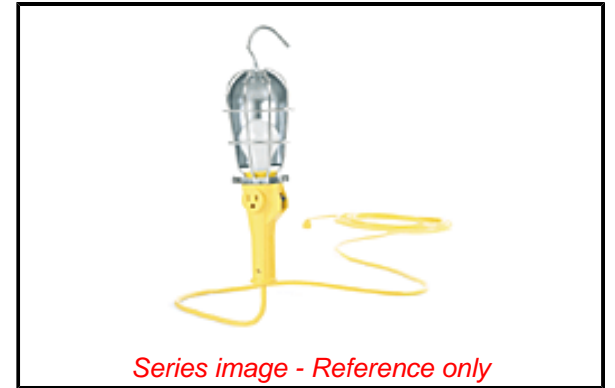

PLEASE CHECK WWW.MOLEX.COM FOR LATEST PART INFORMATION

Part Number: [1301020259](#)
Status: **Active**
Overview: [Hand Lamps](#)
Description: Safeway Phenolic Hand Lamp Only with 100W, Screw Release Guard with Reflector, with Switch and Side Outlet

Documents:

[RoHS Certificate of Compliance (PDF)](#)   [Product Literature (PDF)](#)

Agency Certification

CSA   LR85374

General

Product Family   Portable Lighting
Series   [130102](#)
Exclude SD Check   Yes
NEMA Configuration   N/A
Outlet   Side
Overview   [Hand Lamps](#)
Product Literature Order No   987650-8053
Product Name   Safety Yellow
Type   Hand Lamps
UPC   78678860133

Physical

Cord Length - Primary   N/A
Cord Length - Secondary   N/A
Depth   101.60mm (4.000")
Duty   Commercial
Guard Included   Yes
Guard Type   Reflector, Screw Release
Height   381.00mm (15.000")
Length   N/A
Material - Guard   #8 Gauge Zinc-plated Steel
Mounting Style   Hand Held
Net Weight   681.748/g
Packaging Type   Carton
Socket Construction   N/A

Electrical

Bulb Type   Incandescent
Lamp Type   A21
Lamp Wattage - Maximum   100W
Lumens   1000
On/Off Switch   Yes
Voltage (Fixture) - Maximum   240V

Material Info

Engineering Number   271US

EU ELV

Not Relevant

EU RoHS

Not Reviewed

REACH SVHC

Not Reviewed

Halogen-Free

Status

Not Reviewed

For more information, please visit [Contact US](#)

China ROHS

Not Reviewed

ELV

Not Relevant

RoHS Phthalates

Not Reviewed

Search Parts in this Series

[130102 Series](#)