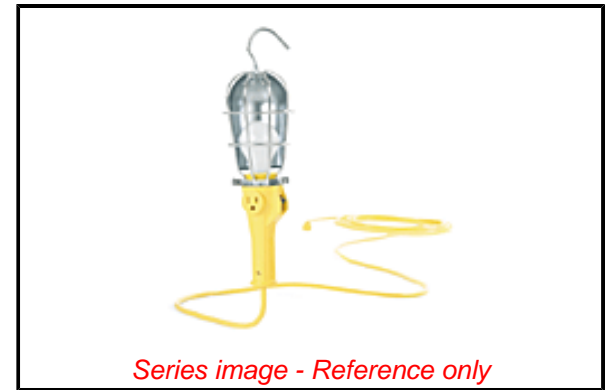

PLEASE CHECK WWW.MOLEX.COM FOR LATEST PART INFORMATION

Part Number: [1301020261](#)
Status: **Active**
Overview: [Hand Lamps](#)
Description: Safeway Phenolic Hand Lamp with 100W, Screw Release Guard with Reflector, with Switch and Side Outlet, Cord Type 16/3 SJTOW, Cord Length 15.24m (50.0')

Documents:

[Brochure \(PDF\)](#) [RoHS Certificate of Compliance \(PDF\)](#)

Agency Certification

CSA LR85374

General

Product Family Portable Lighting
 Series [130102](#)
 NEMA Configuration NEMA 5-15
 Outlet Side
 Overview [Hand Lamps](#)
 Product Name Safety Yellow
 Type Hand Lamps
 UPC 78678879533

Physical

Cord Length - Primary 15.24m (50.0')
 Cord Length - Secondary N/A
 Depth 101.60mm (4.000")
 Duty Commercial
 Guard Included Yes
 Guard Type Reflector, Screw Release
 Height 381.00mm (15.000")
 Length N/A
 Material - Guard #8 Gauge Zinc-plated Steel
 Mounting Style Hand Held
 Packaging Type Carton
 Socket Construction N/A

Electrical

Bulb Type Incandescent
 Cord Type - Primary 16/3 SJTOW
 Lamp Type A21
 Lamp Wattage - Maximum 100W
 Lumens 1000
 On/Off Switch Yes
 Voltage (Fixture) - Maximum 240V

Material Info

Engineering Number 271USB163