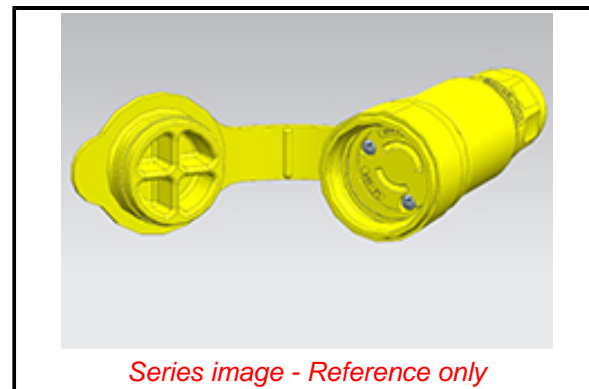

PLEASE CHECK WWW.MOLEX.COM FOR LATEST PART INFORMATION

Part Number: [1301460110](#)
Status: **Active**
Overview: [Watertite Wet-Location Wiring Solutions](#)
Description: Watertite Extreme Receptacle Connector, 2 Pole/2 Wire, NEMA L2-20, 250V, Cord Grip Body Size F2, Silicone Husk

Documents:

[Drawing \(PDF\)](#) [Product Literature \(PDF\)](#)
[RoHS Certificate of Compliance \(PDF\)](#)

Agency Certification

CSA LR6837

General

Product Family Wiring Devices
 Series [130146](#)
 IP Rating IP69K
 NEMA Configuration NEMA L2-20
 Overview [Watertite Wet-Location Wiring Solutions](#)
 Product Name Watertite Extreme
 Receptacle Type Single
 Specialty N/A
 Type Connector
 UPC 78678871360

Physical

Cord Grip Body Size F2 1/2"
 Flange No
 Flip Lid No
 Gender Female
 Length N/A
 Locking Blade Yes
 Poles 2-pole/2-wire

Electrical

Cord Type N/A
 Current - Maximum per Contact 20.0A
 GFCI No
 Lighted Connector No
 Voltage - Maximum 250V

Material Info

Engineering Number 27W07

Reference - Drawing Numbers

Sales Drawing 1301460110-000

Series image - Reference only

EU ELV

Not Reviewed

EU RoHS