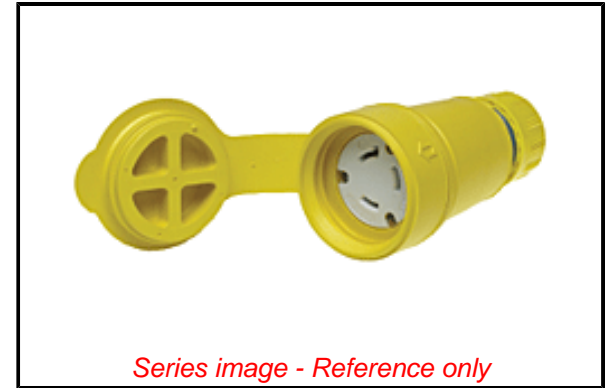

**PLEASE CHECK WWW.MOLEX.COM FOR LATEST PART INFORMATION**

**Part Number:** [1301470035](#)  
**Status:** **Active**  
**Overview:** [Watertite Wet-Location Wiring Solutions](#)  
**Description:** Watertite Receptacle Connector, 3 Pole/3 Wire, Non-NEMA, 250V, Cord Grip Body Size F3

**Documents:**

[Drawing \(PDF\)](#) [Product Literature \(PDF\)](#)  
[RoHS Certificate of Compliance \(PDF\)](#)

**Agency Certification**

CSA LR6837  
 UL E10176

**General**

Product Family [Wiring Devices](#)  
 Series [130147](#)  
 IP Rating IP67  
 NEMA Configuration Non-NEMA  
 Overview [Watertite Wet-Location Wiring Solutions](#)  
 Product Name Watertite  
 Receptacle Type Single  
 Specialty N/A  
 Type Connector  
 UPC 78678871390

**Physical**

Cord Grip Body Size F3 3/4"  
 Flange No  
 Flip Lid No  
 Gender Female  
 Length N/A  
 Locking Blade Yes  
 Poles 3-pole/3-wire

**Electrical**

Cord Type N/A  
 Current - Maximum per Contact 20.0A  
 GFCI No  
 Lighted Connector No  
 Voltage - Maximum 250V

**Material Info**

Engineering Number 27W08

**Reference - Drawing Numbers**

Sales Drawing 1301470035-000

**EU ELV**

**Not Relevant**

**EU RoHS**

**Not Reviewed**