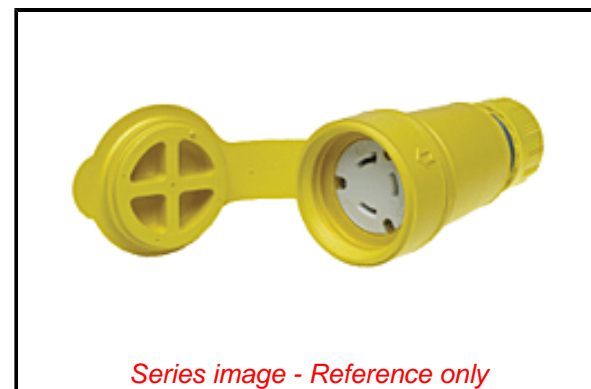

**PLEASE CHECK WWW.MOLEX.COM FOR LATEST PART INFORMATION**

**Part Number:** [1301470053](#)  
**Status:** **Active**  
**Overview:** [Watertite Wet-Location Wiring Solutions](#)  
**Description:** Watertite Connector with Locking Blade, 3 Pole/4 Wire, NEMA L14-20, 250V, Cord Grip Body Size F3

**Documents:**

[Drawing \(PDF\)](#) [Product Literature \(PDF\)](#)  
[RoHS Certificate of Compliance \(PDF\)](#)

**Agency Certification**

CSA LR6837  
 UL E10176

**General**

Product Family [Wiring Devices](#)  
 Series [130147](#)  
 IP Rating IP67  
 NEMA Configuration NEMA L14-20  
 Overview [Watertite Wet-Location Wiring Solutions](#)  
 Product Name Watertite  
 Receptacle Type Single  
 Specialty N/A  
 Type Connector  
 UPC 78678871313

**Physical**

Cord Grip Body Size F3 3/4"  
 Flange No  
 Flip Lid No  
 Gender Female  
 Length N/A  
 Locking Blade Yes  
 Net Weight 409.139/g  
 Poles 3-pole/4-wire

**Electrical**

Cord Type N/A  
 Current - Maximum per Contact 20.0A  
 GFCI No  
 Lighted Connector No  
 Voltage - Maximum 250V

**Material Info**

Engineering Number 27W74

**Reference - Drawing Numbers**

Sales Drawing 1301470053-000

**EU ELV**

**Not Relevant**

**EU RoHS**

**Not Reviewed**