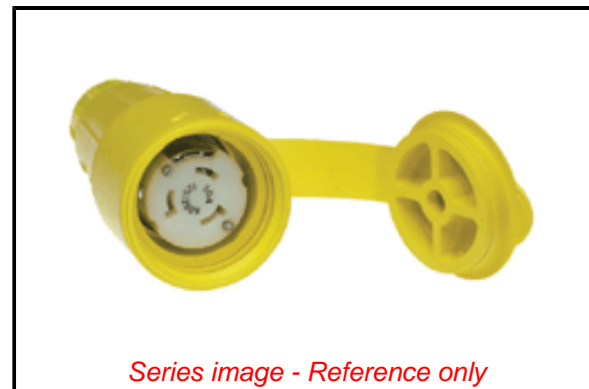

PLEASE CHECK WWW.MOLEX.COM FOR LATEST PART INFORMATION

Part Number: [1301470062](#)
Status: **Active**
Overview: [Watertite Wet-Location Wiring Solutions](#)
Description: Watertite Connector with Locking Blade, 4 Pole/5 Wire, NEMA L21-20, 3ø 208V, Cord Grip Body Size F3

Documents:

[Drawing \(PDF\)](#)
[Brochure \(PDF\)](#)

[RoHS Certificate of Compliance \(PDF\)](#)

Agency Certification

CSA LR6837
 UL E10176

General

Product Family Wiring Devices
 Series [130147](#)
 IP Rating IP67
 NEMA Configuration NEMA L21-20
 Overview [Watertite Wet-Location Wiring Solutions](#)
 Product Name Watertite
 Receptacle Type Single
 Specialty N/A
 Type Connector
 UPC 78678871316

Physical

Cord Grip Body Size F3 3/4"
 Flange No
 Flip Lid No
 Gender Female
 Length N/A
 Locking Blade Yes
 Poles 4-pole/5-wire

Electrical

Cord Type N/A
 Current - Maximum per Contact 20.0A
 GFCI No
 Lighted Connector No
 Voltage - Maximum 3ø 208V

Material Info

Engineering Number 27W81

Reference - Drawing Numbers

Sales Drawing 1301470062-000

EU ELV

Not Relevant

EU RoHS

Not Reviewed