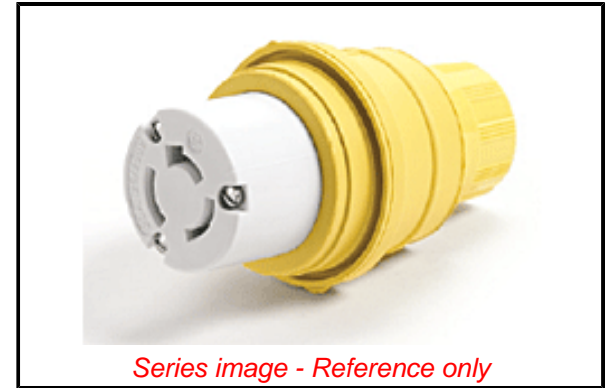

PLEASE CHECK WWW.MOLEX.COM FOR LATEST PART INFORMATION

Part Number: [1301470068](#)
Status: **Active**
Overview: [Watertite Wet-Location Wiring Solutions](#)
Description: Watertite Connector for Male Receptacle with Locking Blade, Single Flip Coverplate, 4 Pole/5 Wire, NEMA L23-20, 3Ø 600V, F3

Documents:

[Drawing (PDF)](#) [RoHS Certificate of Compliance (PDF)](#)
[Brochure (PDF)](#)

Agency Certification

CSA LR6837

General

Product Family Wiring Devices
Series [130147](#)
IP Rating IP67
NEMA Configuration NEMA L23-20
Overview [Watertite Wet-Location Wiring Solutions](#)
Product Name Watertite
Receptacle Type Single
Specialty N/A
Type Connector
UPC 78678871381

Physical

Cord Grip Body Size F3 3/4"
Flange No
Flip Lid No
Gender Female
Length N/A
Locking Blade Yes
Poles 4-pole/5-wire

Electrical

Cord Type N/A
Current - Maximum per Contact 20.0A
GFCI No
Lighted Connector No
Voltage - Maximum 3Ø 600V

Material Info

Engineering Number 27W83MB

Reference - Drawing Numbers

Sales Drawing 1301470068-000

EU ELV

Not Reviewed

EU RoHS

Not Reviewed

REACH SVHC

Not Reviewed

Halogen-Free

Status

Not Reviewed

For more information, please visit [Contact US](#)

China ROHS

Not Reviewed

ELV

Not Reviewed

RoHS Phthalates

Not Reviewed

Search Parts in this Series

[130147 Series](#)