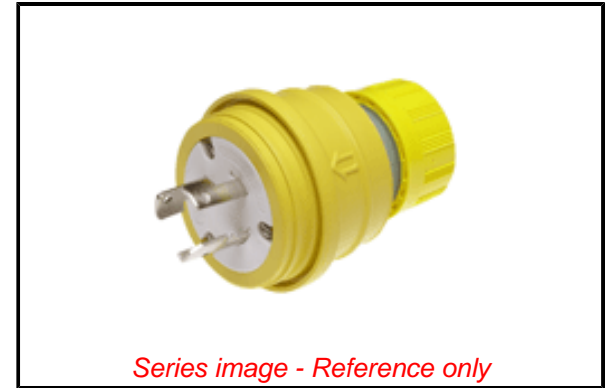

PLEASE CHECK WWW.MOLEX.COM FOR LATEST PART INFORMATION

Part Number: [1301470069](#)
Status: **Active**
Overview: [Watertite Wet-Location Wiring Solutions](#)
Description: Watertite Plug with Locking Blade, 3 Pole/3 Wire, Non-NEMA, 250V, Cord Grip Body Size F4

Documents:

[Drawing \(PDF\)](#) [Product Literature \(PDF\)](#)
[RoHS Certificate of Compliance \(PDF\)](#)

Agency Certification

CSA LR6837
 UL E10176

General

Product Family Wiring Devices
 Series [130147](#)
 IP Rating IP67
 NEMA Configuration Non-NEMA Locking
 Overview [Watertite Wet-Location Wiring Solutions](#)
 Product Name Watertite
 Receptacle Type N/A
 Specialty N/A
 Type Plug
 UPC 78678871292

Physical

Cord Grip Body Size F4 1"
 Flange No
 Flip Lid No
 Gender Male
 Length N/A
 Locking Blade Yes
 Poles 3-pole/3-wire

Electrical

Cord Type N/A
 Current - Maximum per Contact 30.0A
 GFCI No
 Lighted Connector No
 Voltage - Maximum 250V

Material Info

Engineering Number 28W08

Reference - Drawing Numbers

Sales Drawing 1301470069-000

Series image - Reference only

EU ELV

Not Reviewed

EU RoHS