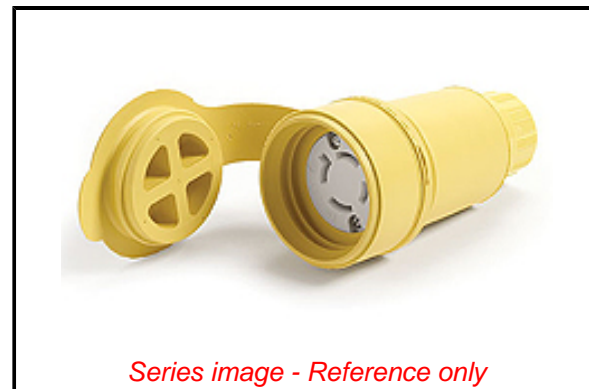

PLEASE CHECK WWW.MOLEX.COM FOR LATEST PART INFORMATION

Part Number: [1301470102](#)
Status: **Active**
Overview: [Watertite Wet-Location Wiring Solutions](#)
Description: Watertite Connector with Locking Blade, 3 Pole/4 Wire, NEMA L14-30, 125V/250V, Cord Grip Body Size F4

Documents:

[Drawing \(PDF\)](#) [Product Literature \(PDF\)](#)
[RoHS Certificate of Compliance \(PDF\)](#)

Agency Certification

CSA LR6837
 UL E10176

General

Product Family Wiring Devices
 Series [130147](#)
 Comments 125V and 250V
 IP Rating IP67
 NEMA Configuration NEMA L14-30
 Overview [Watertite Wet-Location Wiring Solutions](#)
 Product Name Watertite
 Receptacle Type Single
 Specialty N/A
 Type Connector
 UPC 78678871335

Physical

Cord Grip Body Size F4 1"
 Flange No
 Flip Lid No
 Gender Female
 Length N/A
 Locking Blade Yes
 Net Weight 444.973/g
 Poles 3-pole/4-wire

Electrical

Cord Type N/A
 Current - Maximum per Contact 30.0A
 GFCI No
 Lighted Connector No
 Voltage - Maximum 250V

Material Info

Engineering Number 29W74

Reference - Drawing Numbers

Sales Drawing 1301470102-000

Series image - Reference only

EU ELV

Not Relevant

EU RoHS