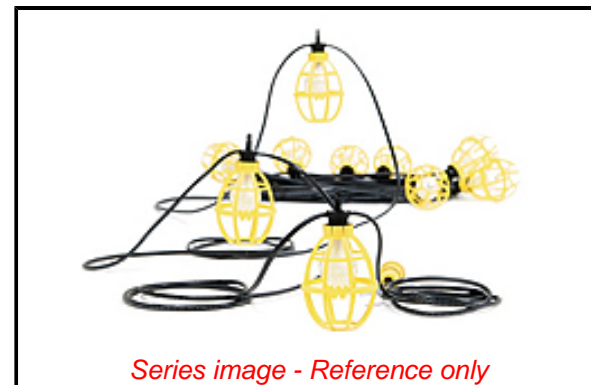

PLEASE CHECK WWW.MOLEX.COM FOR LATEST PART INFORMATION

Part Number: [1301110024](#)
Status: **Active**
Overview: [Stringlights](#)
Description: Pro-Yellow Stringlight, 150W, 12/2 TC2 with 2.43m Lead, 10 Sockets with Guards, Lamp-It-In-the-Box Packaging, Overall Length 30.48m (100.0'), cULus Listed

Documents:

[Brochure (PDF)](#) [RoHS Certificate of Compliance (PDF)](#)

Agency Certification

UL E112216

General

Product Family Portable Lighting
Series [130111](#)
NEMA Configuration NEMA 1-15
NEMA Rating Rain Tight
Outlet None
Overview [Stringlights](#)
Product Name Pro-Yellow
Type String Lights
UPC 78678861202

Physical

Cord Length - Primary 2.43m (8.0')
Cord Length - Secondary 0.61m (2.0')
Depth N/A
Duty General
Guard Included Yes
Guard Type Polypropylene
Height N/A
Length 30.48m (100.0')
Material - Guard Polypropylene
Mounting Style Stringer
Net Weight 1.360/kg
Packaging Type Carton
Socket Construction Assembled

Electrical

Bulb Type Incandescent
Cord Type - Primary 12/2 TC
Lamp Type A21
Lamp Wattage - Maximum 150W
Lumens 1500
On/Off Switch No
Voltage (Fixture) - Maximum 120VAC 60 HZ

Material Info

Engineering Number 302SRL

Series image - Reference only

EU ELV

Not Relevant

EU RoHS

Not Reviewed

REACH SVHC

Not Reviewed

Halogen-Free

Status

Not Reviewed

For more information, please visit [Contact US](#)

China ROHS Not Reviewed

ELV Not Relevant

RoHS Phthalates Not Reviewed

Search Parts in this Series

[130111 Series](#)