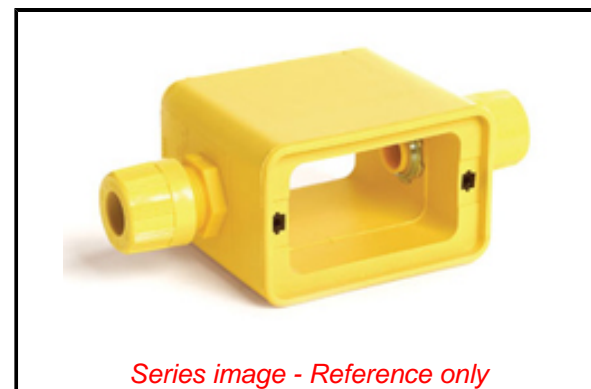

PLEASE CHECK WWW.MOLEX.COM FOR LATEST PART INFORMATION

Part Number: [1301370204](#)
Status: **Active**
Overview: [Watertite Wet-Location Wiring Solutions](#)
Description: Super-Safeway Multiple Outlet Box, Extended Depth, 2-Sided, Feed-Thru, (2) F3 (3/4") Cord Grip Body, Box only

Documents:

[RoHS Certificate of Compliance (PDF)](#)   [Product Literature (PDF)](#)

Agency Certification

CSA   LR6837

General

Product Family   Power Distribution
Series   [130137](#)
Enclosure Rating   N/A
GFCI Reset   N/A
Mounting Style   Portable
Open Neutral Relay   N/A
Overview   [Watertite Wet-Location Wiring Solutions](#)
Product Name   Super-Safeway
Receptacle Type   N/A
Type   Multiple Outlet Box
UPC   78678875049

Physical

Cord Diameter   12.70-19.05mm (.500-.750")
Cord Grip Body Size   F3 3/4"
Cord Length   N/A
Feed-Thru   Yes
Flip Lid   No
Material - Housing   Rubber
Number of Receptacles   2 - Customer Supplied
Packaging Type   Carton

Electrical

Cord Type   N/A
Current - Maximum per Contact   Per Cust. Supplied Receptacle
GFCI   No
Ground Continuity Monitor   No
NEMA Configuration   N/A
Voltage - Maximum   Per Cust. Supplied Receptacle

Material Info

Engineering Number   3090F

Series image - Reference only

EU ELV

Not Reviewed

EU RoHS

Not Reviewed

REACH SVHC

Not Reviewed

Halogen-Free

Status

Not Reviewed

For more information, please visit [Contact US](#)

China ROHS

Not Reviewed

ELV

Not Reviewed

RoHS Phthalates

Not Reviewed

Search Parts in this Series

[130137 Series](#)