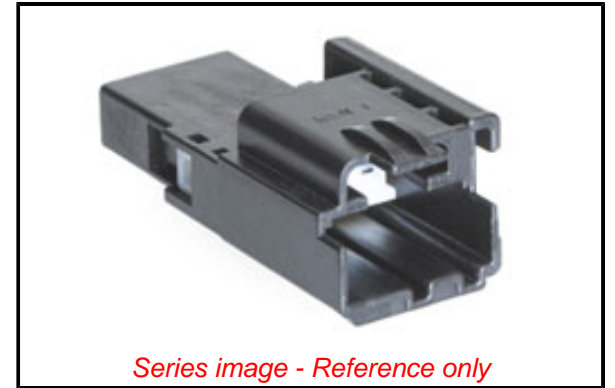

PLEASE CHECK WWW.MOLEX.COM FOR LATEST PART INFORMATION

Part Number: [0310681072](#)
Status: **Active**
Overview: [H-DAC 64 Unsealed Connector System](#)
Description: 2.54mm H-DAC 64, 4 Way Male Housing Assembly, Single Row, Polarization C, Brown, with Xmas Tree Attachment

General

Product Family	Crimp Housings
Series	31068
Application	Automotive, Power, Wire-to-Wire
Comments	Polarization Option C, Brown
Overview	H-DAC 64 Unsealed Connector System
Product Name	H-DAC 64
UPC	756054393208

Physical

Circuits (maximum)	4
Color - Resin	Brown
Gender	Plug
Glow-Wire Capable	No
Keying to Mating Part	None
Lock to Mating Part	Yes
Material - Resin	Modified Polystyrene, Polyester
Net Weight	2.393/g
Number of Rows	1
Packaging Type	Bag
Panel Mount	No
Pitch - Mating Interface	2.54mm
Pitch - Termination Interface	2.54mm
Polarized to Mating Part	Yes
Ports	1
Stackable	No
Temperature Range - Operating	-40° to +100°C