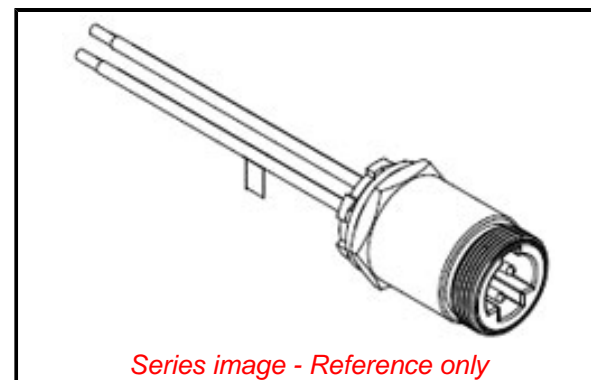

PLEASE CHECK WWW.MOLEX.COM FOR LATEST PART INFORMATION

Part Number: [1300030048](#)
Status: **Active**
Overview: [Brad Quick-Change Connectors](#)
Description: Quick-Change Receptacle, 4 Pole, 1/2" - 14 NPT, Male (Straight) to 14 AWG Leads, 0.30m (11.81") Length

Documents:

[Drawing (PDF)](#) [RoHS Certificate of Compliance (PDF)](#)

Agency Certification

CSA LR6837
UL E46237

General

Product Family Industrial Receptacles
Series [130003](#)
IP Rating IP67
Overview [Brad Quick-Change Connectors](#)
Product Name Quick-Change
Type Single Ended (pigtail)
UPC 78678832632

Physical

Coupling Type External Thread
Gender Male
Keyway Single
Length 0.305m
Material - Component Nylon
Mounting Thread Size 1/2" - 14 NPT
Net Weight 199.000/g
Orientation Straight
Panel Mount Front
Poles 4
Temperature Range - Operating -20° to +105°C
Wire Size AWG 14
Wire/Cable Type UL 1015

Electrical

Current - Maximum per Contact 15.0A
Voltage - Maximum 600V AC/DC

Material Info

Engineering Number 32632

Reference - Drawing Numbers

Sales Drawing SD-130003-003-001

Series image - Reference only

EU ELV

Not Relevant

EU RoHS

Compliant with Exemption 6(c)

REACH SVHC

Not Reviewed

Halogen-Free

Status

Not Reviewed

For more information, please visit [Contact US](#)

China ROHS

ELV

RoHS Phthalates

ZZCERT_CE -

Declaration of

Conformity

China RoHS

50 Image

Not Relevant

Not Contained

CER_4000380967_00_000.pdf

Search Parts in this Series

[130003](#) Series