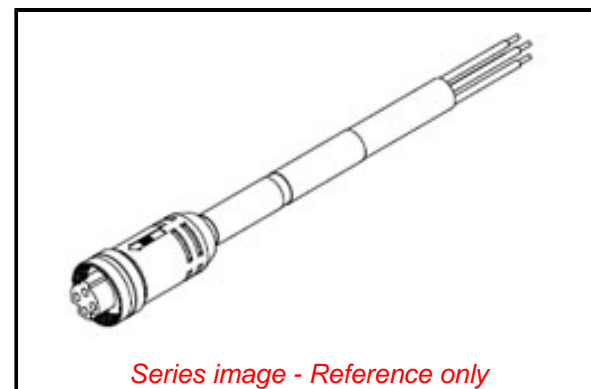

PLEASE CHECK WWW.MOLEX.COM FOR LATEST PART INFORMATION

Part Number: [1300000076](#)
Status: **Active**
Overview: [Brad Quick-Change Connectors](#)
Description: Quick-Change Single-Ended Cordset, 4 Poles, Female (Straight) to Pigtail, 14 AWG, CPE Cable, 3.66m (12.0') Length

Documents:

[Drawing \(PDF\)](#) [RoHS Certificate of Compliance \(PDF\)](#)

Agency Certification

CSA LR6837
 UL E46237

General

Product Family Industrial Cordsets
 Series [130000](#)
 Connector End A Quick-Change
 Connector End B Pigtail
 IP Rating IP67
 Material - Contact Copper Alloy
 Overview [Brad Quick-Change Connectors](#)
 Product Name Quick-Change
 Protocol N/A
 Region America
 Type Single Ended
 UPC 78678832639

Physical

Cable Diameter 15.74mm (.620")
 Cable Length 3.66m (12.0')
 Color - Cable Jacket Yellow
 Coupling Style Threaded
 Gender Female-Pigtail
 Keyway Single
 LED Indicator No
 Material - Cable Jacket CPE
 Material - Connector Body Thermoplastic Elastomer
 Material - Coupling Nut Nylon
 Material - Plating Mating N/A
 Net Weight 477.000/g
 Orientation Straight to Pigtail
 Poles 4
 Temperature Range - Operating -20°C to +105°C
 Wire Size AWG 14
 Wire/Cable Type SOW

Electrical

Current - Maximum per Contact 15.0A
 Voltage - Maximum 600V

Material Info

Engineering Number 32639

Reference - Drawing Numbers

Sales Drawing 1300000009-000

EU ELV

Not Relevant