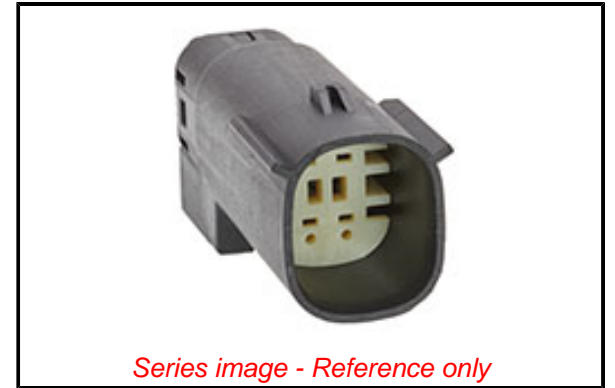

Documents:

Drawing (PDF)	Application Specification AS-33472-100-CH-001 (PDF)
3D Model (PDF)	Packaging Specification PK-31300-635-001 (PDF)
3D Model	Packaging Specification PK-31300-903-001 (PDF)
Product Specification PS-33472-000-001 (PDF)	Datasheet (PDF)
Application Specification AS-33472-100-001 (PDF)	RoHS Certificate of Compliance (PDF)

General

Product Family	Crimp Housings
Series	33482
Application	Power, Wire-to-Wire
More Detailed Tech Information	http://uscar.org/guest/teams/10/Electrical-Wiring-Component-Applications-Partnership
Overview	MX150 Sealed and Unsealed Connector System
Product Name	MX150
UPC	889056507035

Physical

Circuits (maximum)	4
Color - Resin	Gray (Dark)
Gender	Plug
Glow-Wire Capable	No
Keying to Mating Part	Yes
Lock to Mating Part	Yes
Material - Resin	SPS/Nylon
Net Weight	8.218/g
Number of Rows	2
Packaging Type	Bag
Panel Mount	No
Pitch - Mating Interface	3.50mm
Polarized to Mating Part	Yes
Stackable	No
Temperature Range - Operating	-40° to +125°C

Material Info

Reference - Drawing Numbers

Application Specification	AS-33472-100-001, AS-33472-100-CH-001
Packaging Specification	PK-31300-635-001, PK-31300-903-001
Product Specification	PS-33472-000-001
Sales Drawing	334820402-001, SD-33482-0001-001

Series image - Reference only

EU ELV

Compliant

EU RoHS

Compliant

REACH SVHC

Not Contained Per -
D(2021)4569-DC (8
July 2021)

Halogen-Free

Status

Low-Halogen

For more information, please visit [Contact US](#)

China ROHS

ELV

RoHS Phthalates

China RoHS

Green Image

Compliant

Not Contained

Search Parts in this Series

[33482](#) Series

Mates With

[33472](#) Female Dual Row Sealed Connector

Use With

[33000](#) MX150 Tin (Sn) Male Terminal,
[33011](#) Gold (Au) Male Terminal, [343450001](#)
MX150 Sealed Blade Cavity Plug