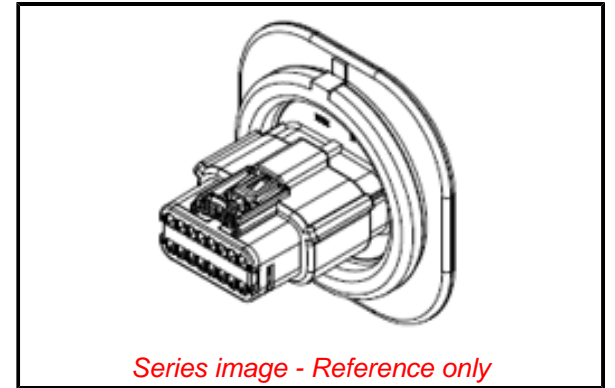

General

Product Family	Crimp Housings
Series	34840
Application	Power, Wire-to-Wire
Comments	No Connector Position Assurance (CPA)
More Detailed Tech Information	http://uscar.org/guest/teams/10/Electrical-Wiring-Component-Applications-Partnership
Overview	MX150™ Sealed and Unsealed Connector System
Product Name	MX150™
UPC	887191166711

Physical

Circuits (maximum)	8
Circuits Detail	8
Color - Resin	Gray (Light), Natural
Gender	Plug
Glow-Wire Compliant	No
Keying to Mating Part	Yes
Lock to Mating Part	Yes
Material - Resin	Modified Polystyrene Alloy
Net Weight	18.170/g
Number of Rows	2
Packaging Type	Bag
Panel Mount	Yes
Pitch - Mating Interface	3.50mm
Polarized to Mating Part	Yes
Stackable	No
Temperature Range - Operating	-40°C to +125°C

Solder Process Data

Lead-freeProcess Capability	N/A
-----------------------------	-----

Material Info

Reference - Drawing Numbers

Application Specification	AS-34840-001-001
Packaging Specification	PK-31301-615
Product Specification	PS-34840-0001-001
Sales Drawing	SD-34840-001