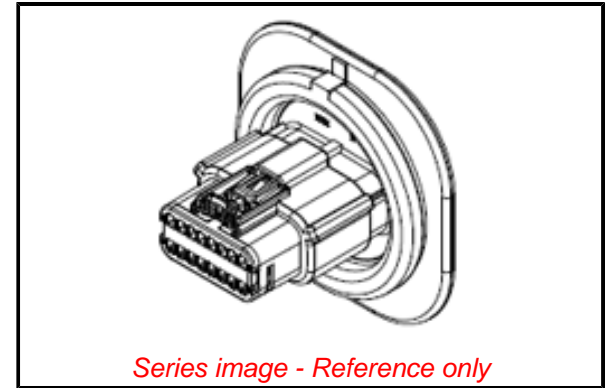

PLEASE CHECK WWW.MOLEX.COM FOR LATEST PART INFORMATION

Part Number: [0348406020](#)
Status: **Active**
Overview: MX150™ Sealed and Unsealed Connector System
Description: MX150™ Sealed Male Connector, Bulkhead Twist-Lock, Dual Rows, 12 Circuits, Polarization B, Light Gray

General

Product Family	Crimp Housings
Series	34840
Application	Power, Wire-to-Wire
Overview	<u>MX150™ Sealed and Unsealed Connector System</u>
Product Name	MX150™
UPC	884982569553

Physical

Circuits (maximum)	12
Circuits Detail	12
Color - Resin	Gray (Light), Natural
Gender	Plug
Glow-Wire Compliant	No
Keying to Mating Part	Yes
Lock to Mating Part	Yes
Material - Resin	Modified Polystyrene Alloy
Net Weight	24.020/g
Number of Rows	2
Packaging Type	Bag
Panel Mount	Yes
Pitch - Mating Interface	3.50mm
Polarized to Mating Part	Yes
Stackable	No
Temperature Range - Operating	-40°C to +125°C