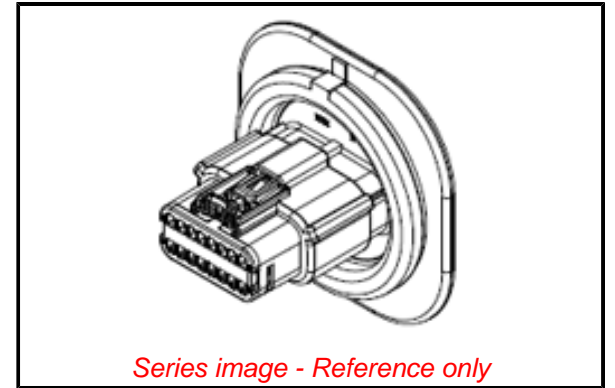

PLEASE CHECK WWW.MOLEX.COM FOR LATEST PART INFORMATION

Part Number: [0348406030](#)
Status: **Active**
Overview: MX150™ Sealed and Unsealed Connector System
Description: MX150™ Sealed Male Connector, Bulkhead Twist-Lock, Dual Rows, 12 Circuits, Polarization C, Dark Gray

General

Product Family	Crimp Housings
Series	34840
Application	Power, Wire-to-Wire
Overview	<u>MX150™ Sealed and Unsealed Connector System</u>
Product Name	MX150™
UPC	884982569560

Physical

Circuits (maximum)	12
Circuits Detail	12
Color - Resin	Gray (Dark), Natural
Gender	Plug
Glow-Wire Compliant	No
Keying to Mating Part	Yes
Lock to Mating Part	Yes
Material - Resin	Modified Polystyrene Alloy
Net Weight	24.020/g
Number of Rows	2
Packaging Type	Bag
Panel Mount	Yes
Pitch - Mating Interface	3.50mm
Polarized to Mating Part	Yes
Stackable	No
Temperature Range - Operating	-40°C to +125°C