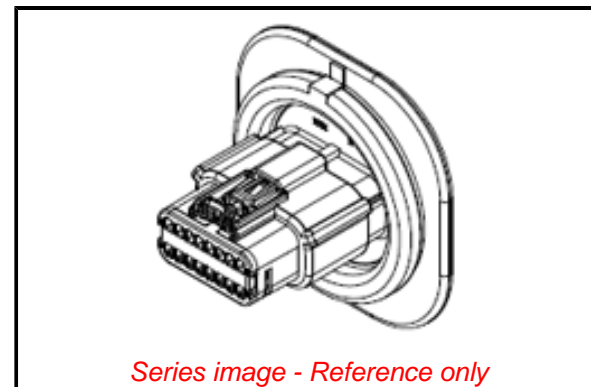

PLEASE CHECK WWW.MOLEX.COM FOR LATEST PART INFORMATION

Part Number: [0348408020](#)
Status: **Active**
Overview: MX150™ Sealed and Unsealed Connector System
Description: MX150™ Sealed Male Connector, Bulkhead Twist-Lock, Dual Rows, 16 Circuits, Polarization B, Light Gray

General

Product Family	Crimp Housings
Series	34840
Application	Power, Wire-to-Wire
Overview	<u>MX150™ Sealed and Unsealed Connector System</u>
Product Name	MX150™
UPC	884982569591

Physical

Circuits (maximum)	16
Circuits Detail	16
Color - Resin	Gray (Light), Natural
Gender	Plug
Glow-Wire Compliant	No
Keying to Mating Part	Yes
Lock to Mating Part	Yes
Material - Resin	Modified Polystyrene Alloy
Net Weight	25.593/g
Number of Rows	2
Packaging Type	Bag
Panel Mount	Yes
Pitch - Mating Interface	3.50mm
Polarized to Mating Part	Yes
Stackable	No
Temperature Range - Operating	-40°C to +125°C