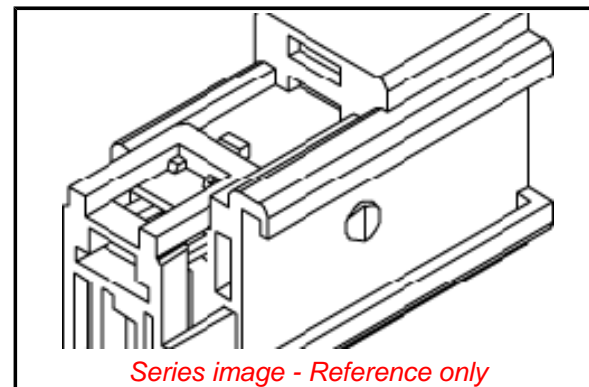

PLEASE CHECK WWW.MOLEX.COM FOR LATEST PART INFORMATION

Part Number: [0352700210](#)
Status: **Active**
Description: 6.00mm Tab Wire-to-Wire Receptacle Housing, Secondary Lock, 2 Circuits

Documents:

[Drawing (PDF)](#) [Packaging Specification PK-35270-001 (PDF)](#)
[Product Specification PS-35270-001 (PDF)](#) [RoHS Certificate of Compliance (PDF)](#)

General

Product Family Crimp Housings
Series [35270](#)
Application Power, Wire-to-Wire
Product Name N/A
UPC 756054263907

Physical

Circuits (maximum) 2
Color - Resin Natural
Gender Female
Glow-Wire Compliant No
Material - Resin Polyester
Net Weight 3.071/g
Number of Rows 1
Packaging Type Bag
Panel Mount No
Pitch - Mating Interface 6.00mm
Stackable No
Temperature Range - Operating -40°C to +80°C

Material Info

Reference - Drawing Numbers

Packaging Specification [PK-35270-001](#)
Product Specification [PS-35270-001](#)
Sales Drawing [SD-35270-0210](#)

Series image - Reference only

EU ELV

Compliant

EU RoHS

Compliant

REACH SVHC

Contains SVHC(2014 December 17): No

Halogen-Free

Status

Not Relevant

Need more information on product environmental compliance?

Email productcompliance@molex.com
Please visit the [Contact Us](#) section for any non-product compliance questions.

China ROHS

ELV

China RoHS

Not Relevant

Compliant

Search Parts in this Series

[35270](#) Series

Mates With

[35272](#)

Use With

[35427](#) , [35430](#)