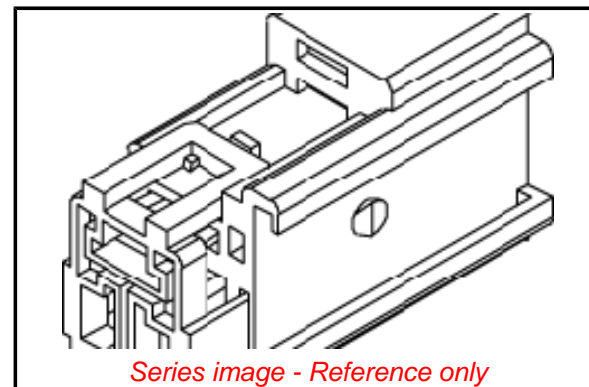

PLEASE CHECK WWW.MOLEX.COM FOR LATEST PART INFORMATION

Part Number: [0352700310](#)
Status: **Active**
Description: 6.00mm Tab Wire-to-Wire Receptacle Housing, Secondary Lock, 3 Circuits

Documents:

[Drawing (PDF)](#) [Packaging Specification PK-35270-001 (PDF)](#)
[Product Specification PS-35270-001 (PDF)](#) [RoHS Certificate of Compliance (PDF)](#)

General

Product Family Crimp Housings
Series [35270](#)
Application Power, Wire-to-Wire
Product Name N/A
UPC 800753126275

Physical

Circuits (maximum) 3
Color - Resin Natural
Gender Female
Glow-Wire Compliant No
Material - Resin Polyester
Net Weight 3.906/g
Number of Rows 2
Packaging Type Bag
Panel Mount No
Pitch - Mating Interface 4.00mm, 7.00mm
Stackable No
Temperature Range - Operating -40°C to +80°C

Material Info

Reference - Drawing Numbers

Packaging Specification [PK-35270-001](#)
Product Specification [PS-35270-001](#)
Sales Drawing [SD-35270-0310](#)

EU ELV

Compliant

EU RoHS

Compliant

REACH SVHC

Contains SVHC(17.
December 2014): No

Halogen-Free

Status

Not Relevant

Need more information on product environmental compliance?

Email productcompliance@molex.com
Please visit the [Contact Us](#) section for any non-product compliance questions.

China ROHS

ELV

Not Relevant

Compliant

Search Parts in this Series

[35270](#) Series

Mates With

[35272](#)

Use With

[35427](#) , [35430](#)