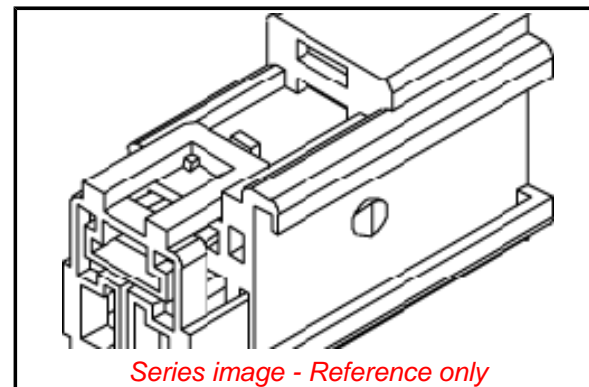

PLEASE CHECK WWW.MOLEX.COM FOR LATEST PART INFORMATION

Part Number: [0352720310](#)
Status: **Active**
Description: 6.00mm Tab Wire-to-Wire Plug Housing, Secondary Lock, 3 Circuits

Documents:

[Drawing (PDF)](#) [Packaging Specification PK-35272-002 (PDF)](#)
[Product Specification PS-35270-001 (PDF)](#) [RoHS Certificate of Compliance (PDF)](#)

General

Product Family	Crimp Housings
Series	35272
Application	Power, Wire-to-Wire
Comments	Polarized to Mating Part
Product Name	N/A
UPC	800753126039

Physical

Circuits (maximum)	3
Color - Resin	Natural
Gender	Male
Glow-Wire Compliant	No
Keying to Mating Part	None
Lock to Mating Part	Yes
Material - Resin	Polyester
Net Weight	5.269/g
Number of Rows	2
Packaging Type	Bag
Panel Mount	Yes
Pitch - Mating Interface	6.00mm
Pitch - Termination Interface	9.00mm
Polarized to Mating Part	Yes
Stackable	No
Temperature Range - Operating	-40°C to +80°C

Electrical

Current - Maximum per Contact	6.0A

Material Info

Reference - Drawing Numbers

Packaging Specification	PK-35272-002
Product Specification	PS-35270-001
Sales Drawing	SD-35272-0310

EU ELV

Compliant

EU RoHS

Compliant

REACH SVHC

Contains SVHC(17.
December 2014): No

Halogen-Free

Status

Not Relevant

Need more information on product environmental compliance?

Email productcompliance@molex.com
Please visit the [Contact Us](#) section for any non-product compliance questions.

China ROHS

ELV

China RoHS

Not Relevant

Compliant

Search Parts in this Series

[35272](#) Series

Mates With

[35270](#) Wire-to-Wire Receptacle Housing

Use With

[35725](#) Slip-in Wire-to-Wire Terminal